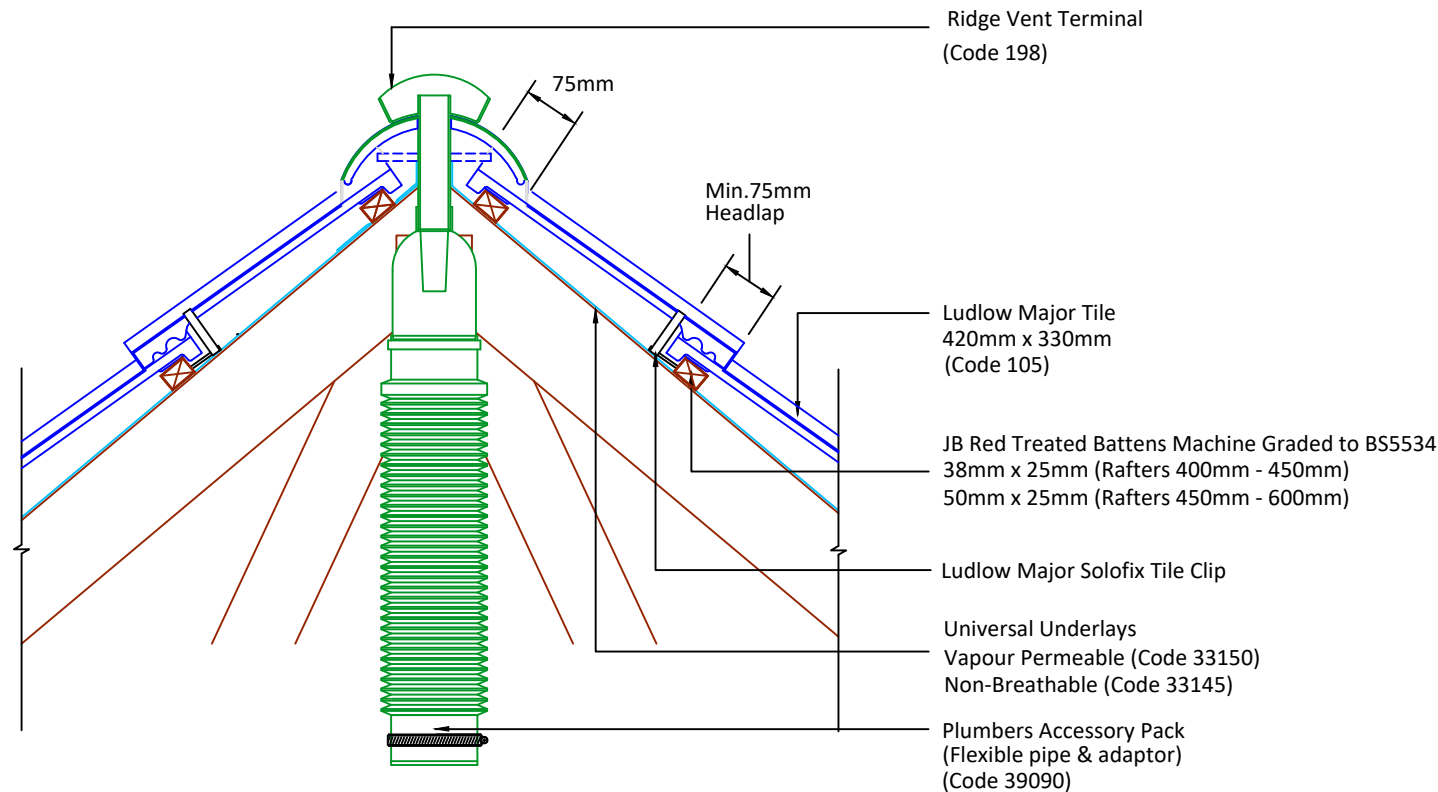

Tilefix Specrite
Estimator BIM

Visit marley.co.uk/technical-services
for a full suite of online tools to help with your
roof design, specification and fixing.

Feel free to talk to our experts at any time on
01283 722588.

Associated products & fixings

Ludlow Major Aluminium Nail
Pack
Code 30371 (500g)

Ludlow Major SoloFix Tile Clips
Code 30440 (100 Pack)
Code 30430 (500 Pack)

DRAWING NUMBER
86210540

DRAWING REVISION
A

DRAWING TITLE

Extract Ventilation - Mortar Bedded

SCALE

1:10

Ludlow
Major