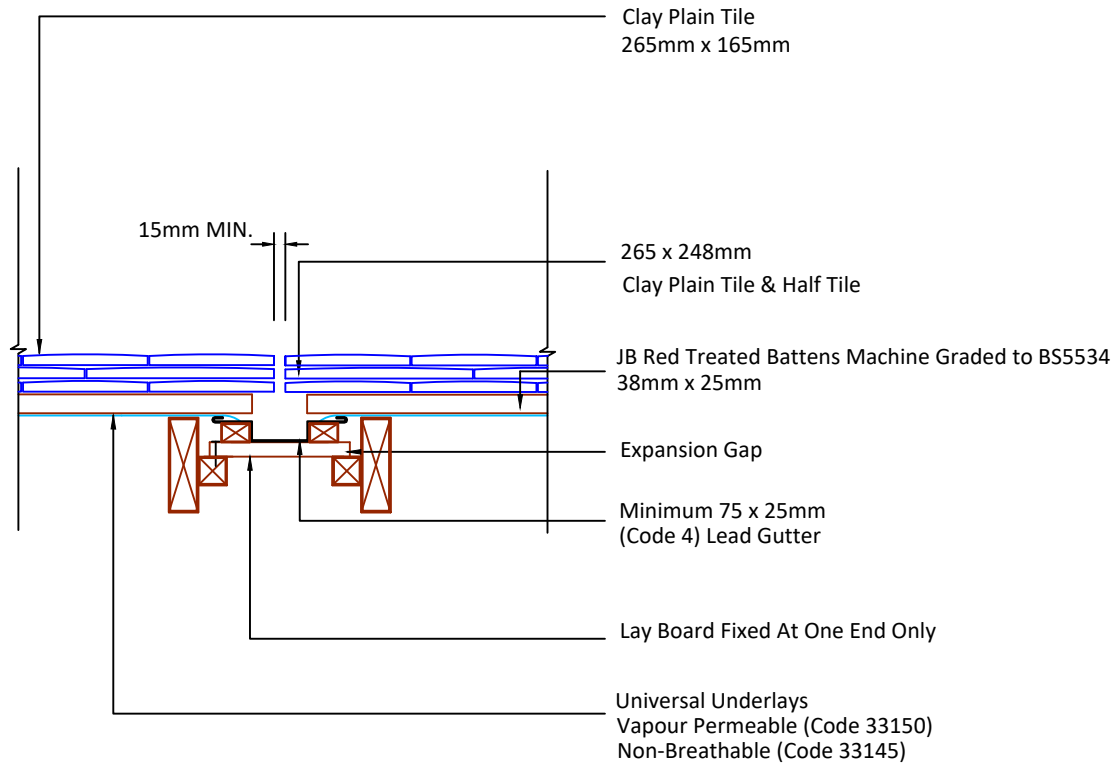

▲ Tilefix ▲ Specrite
▲ Estimator ▲ BIM

Visit marley.co.uk/technical-services for a full suite of online tools to help with your roof design, specification and fixing.

Feel free to talk to our experts at any time on 01283 722588.

Associated products & fixings

Plain Aluminium Nail Pack
Code 30348 (500g)

DRAWING NUMBER
820CPT00

DRAWING REVISION
A

DRAWING TITLE

Lead Expansion Joint

SCALE

1:10