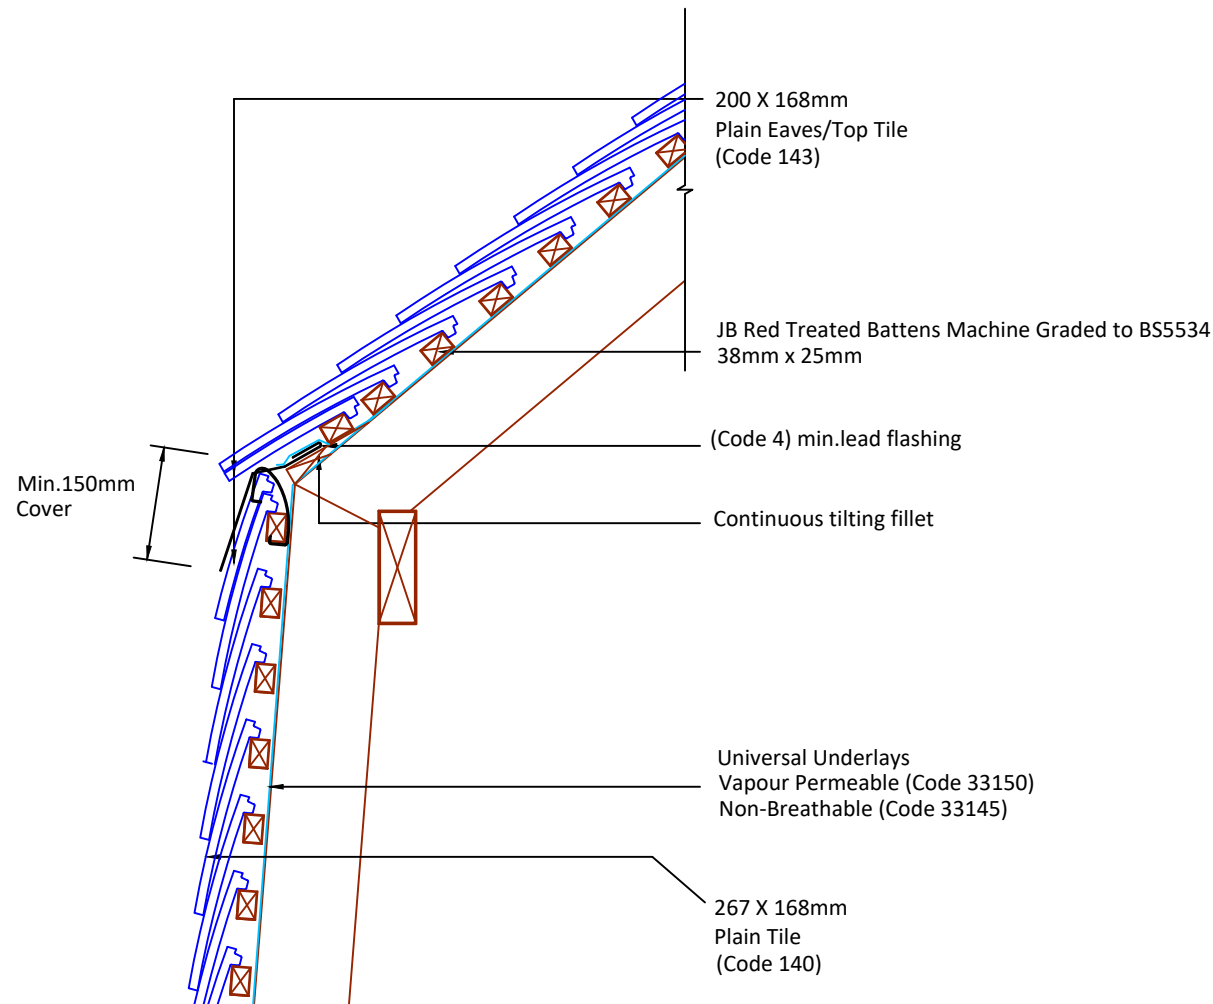

Feel free to talk to our experts at any time on 01283 722588.

Associated products & fixings

Plain Aluminium Nail Pack  
Code 30348 (500g)

DRAWING NUMBER

80114040

DRAWING REVISION

A

DRAWING TITLE

Mansard - Tiling Above Change of Pitch

SCALE

1:10

Plain