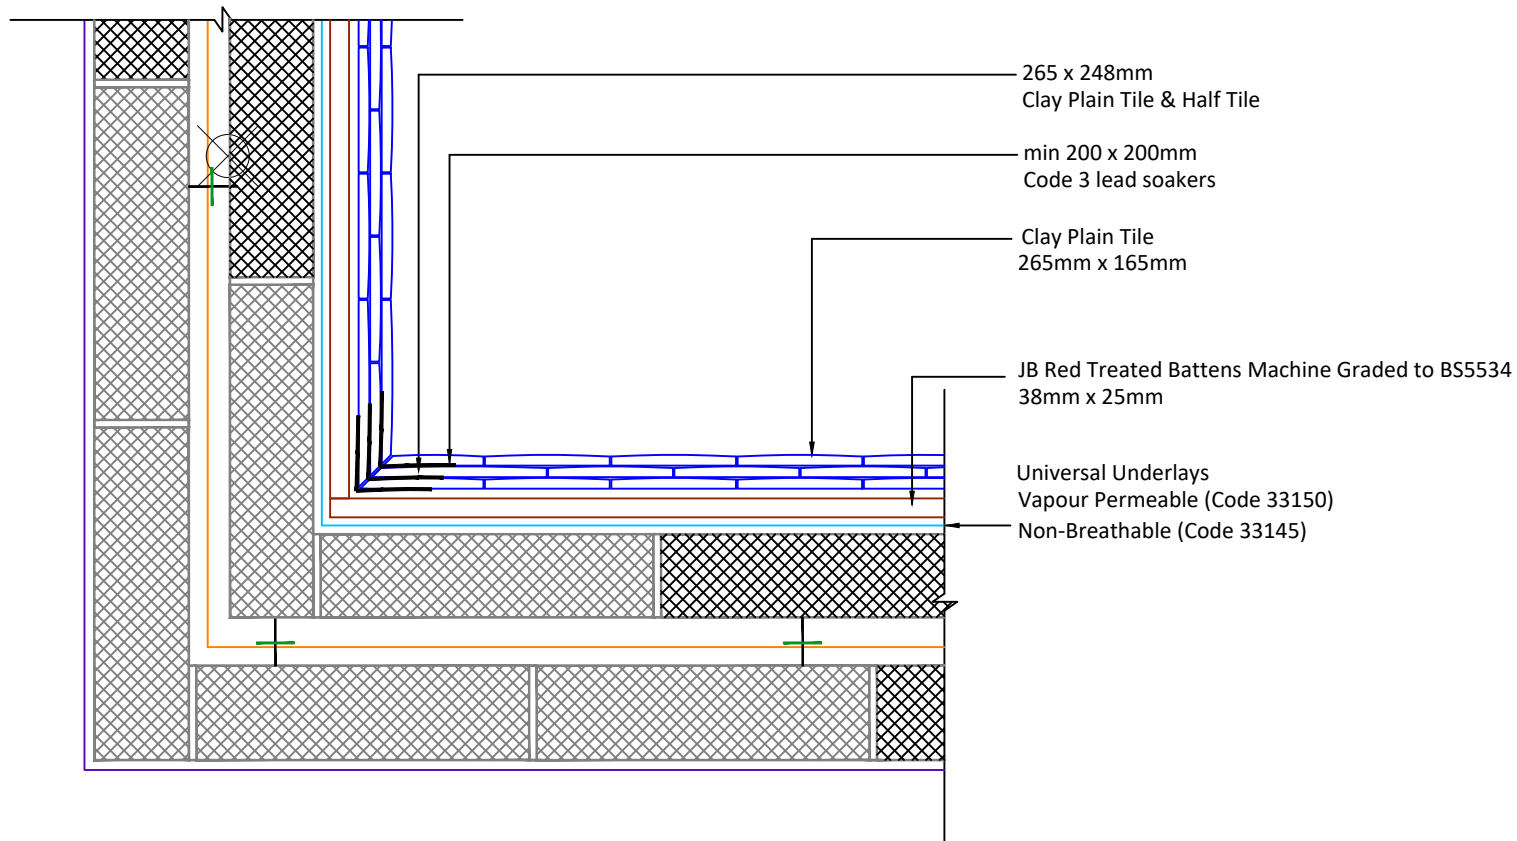

Tilefix Specrite
Estimator BIM

Visit marley.co.uk/technical-services for a full suite of online tools to help with your roof design, specification and fixing.

Feel free to talk to our experts at any time on 01283 722588.

Associated products & fixings

DRAWING NUMBER

950CPT00

DRAWING REVISION

A

DRAWING TITLE

Internal Angle with Soakers

SCALE