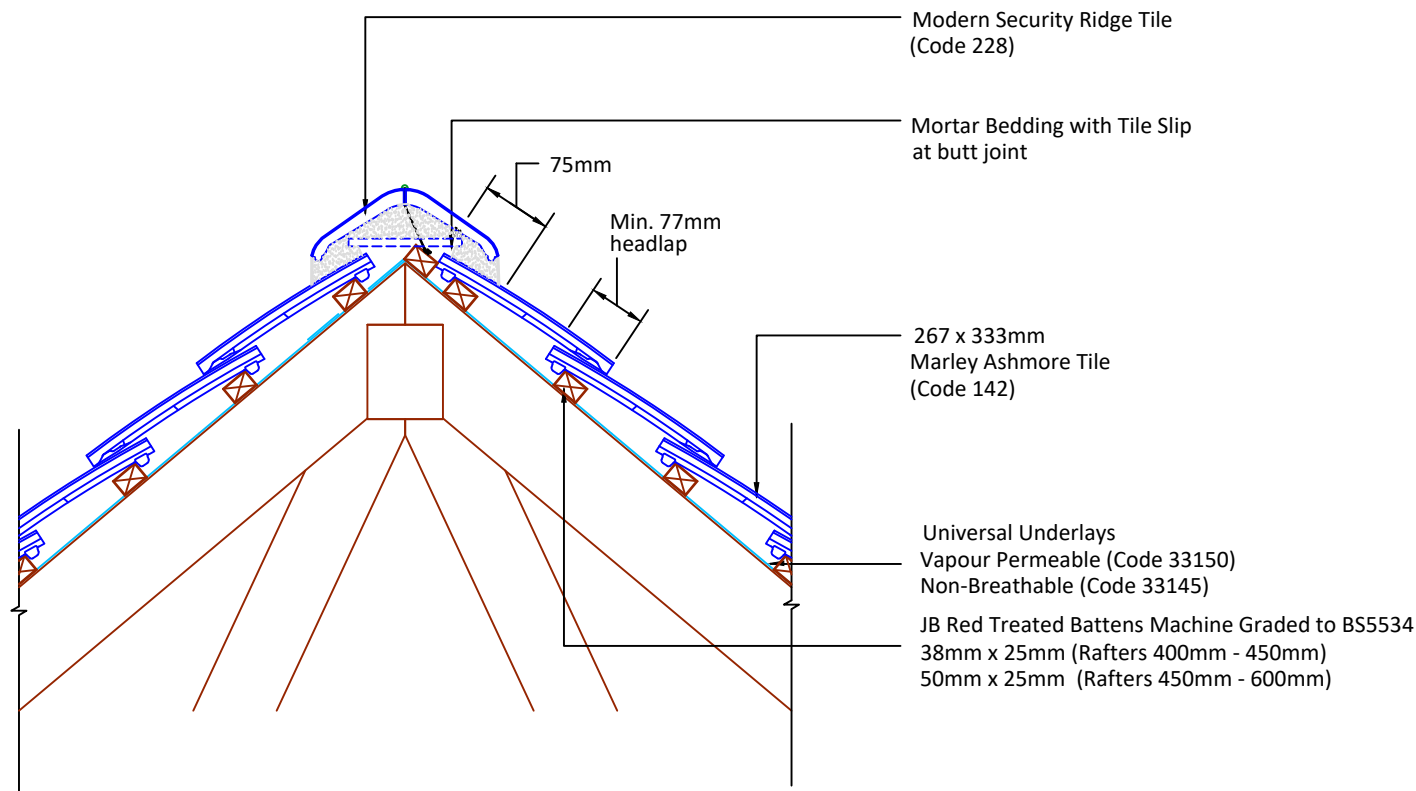

Tilefix Specrite

Estimator BIM

Visit marley.co.uk/technical-services for a full suite of online tools to help with your roof design, specification and fixing.

Feel free to talk to our experts at any time on 01283 722588.

Associated products & fixings

Ashmore Aluminium Nail Pack
Code 30398 (500g)

Ashmore Stainless Steel Tile Clip
Code 30130 (100 Pack)

DRAWING NUMBER
75114240

DRAWING REVISION
A

DRAWING TITLE

Mortar Bedded Security Ridge - Modern

SCALE

1:10

Ashmore