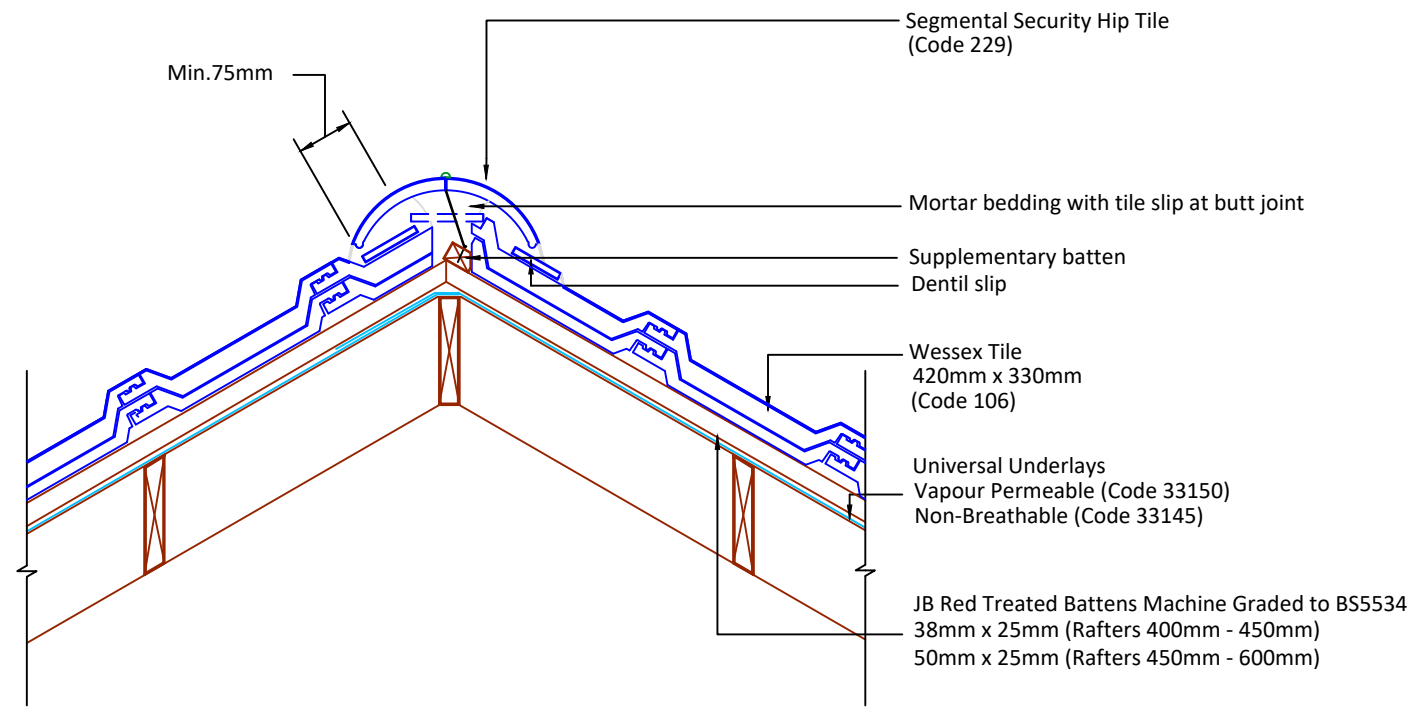

Tilefix Specrite

Estimator BIM

Visit marley.co.uk/technical-services for a full suite of online tools to help with your roof design, specification and fixing.

Feel free to talk to our experts at any time on 01283 722588.

Associated products & fixings

Wessex SoloFix Tile Clips
Code 30442 (100 Pack)
Code 30432 (500 Pack)

DRAWING NUMBER
56010600

DRAWING REVISION
A

DRAWING TITLE
Mortar Bedded Security Hip - Segmental

SCALE
1:10