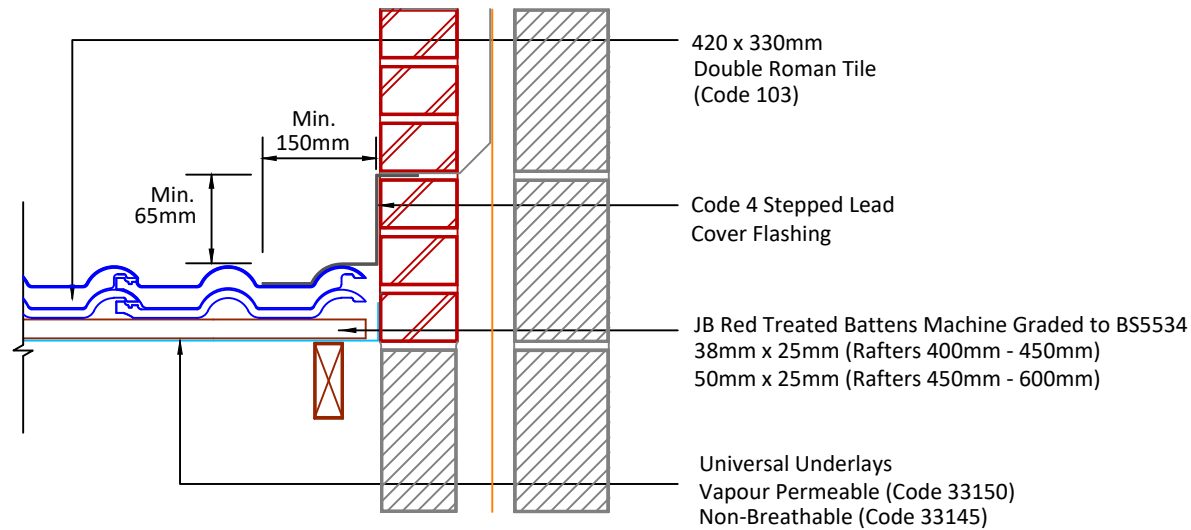

Tilefix Specrite

Estimator BIM

Visit marley.co.uk/technical-services for a full suite of online tools to help with your roof design, specification and fixing.

Feel free to talk to our experts at any time on 01283 722588.

Associated products & fixings

Double Roman Aluminium Nail Pack
Code 30351 (500g)

Double Roman SoloFix Tile Clips
Code 30443 (100 Pack)
Code 30433 (500 Pack)

DRAWING NUMBER
66010300

DRAWING REVISION
A

DRAWING TITLE

Side Abutment - Step and Cover Flashing

SCALE

1:10

Double
Roman