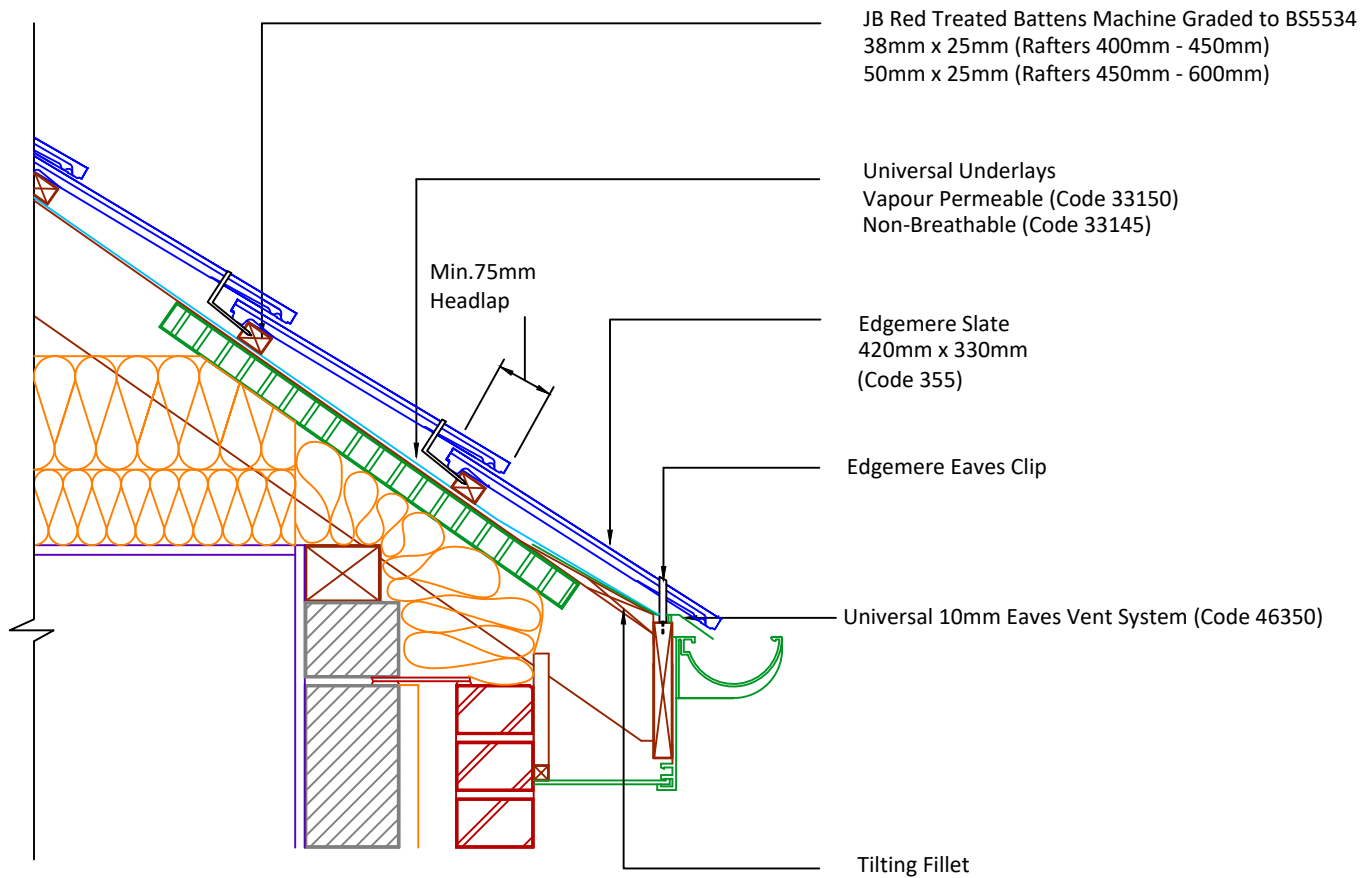

▲ Tilefix ▲ Specrite

▲ Estimator ▲ BIM

Visit marley.co.uk/technical-services for a full suite of online tools to help with your roof design, specification and fixing.

Feel free to talk to our experts at any time on 01283 722588.

Associated products & fixings

Edgemere Aluminium Nail Pack
Code 30398 (500g)

Edgemere SoloFix Tile Clips
Code 30441 (100 Pack)
Code 30431 (500 Pack)

Edgemere Eave Clip & Nail Packs
Code 30297 (100 No)

Continuous Rafter Roll (2x6 m)
purchased separately
(Code 46323)

DRAWING NUMBER
35335535

DRAWING REVISION
B

DRAWING TITLE

Fascia Ventilated Eaves 10mm - Cold Roof

SCALE

1:10

Edgemere