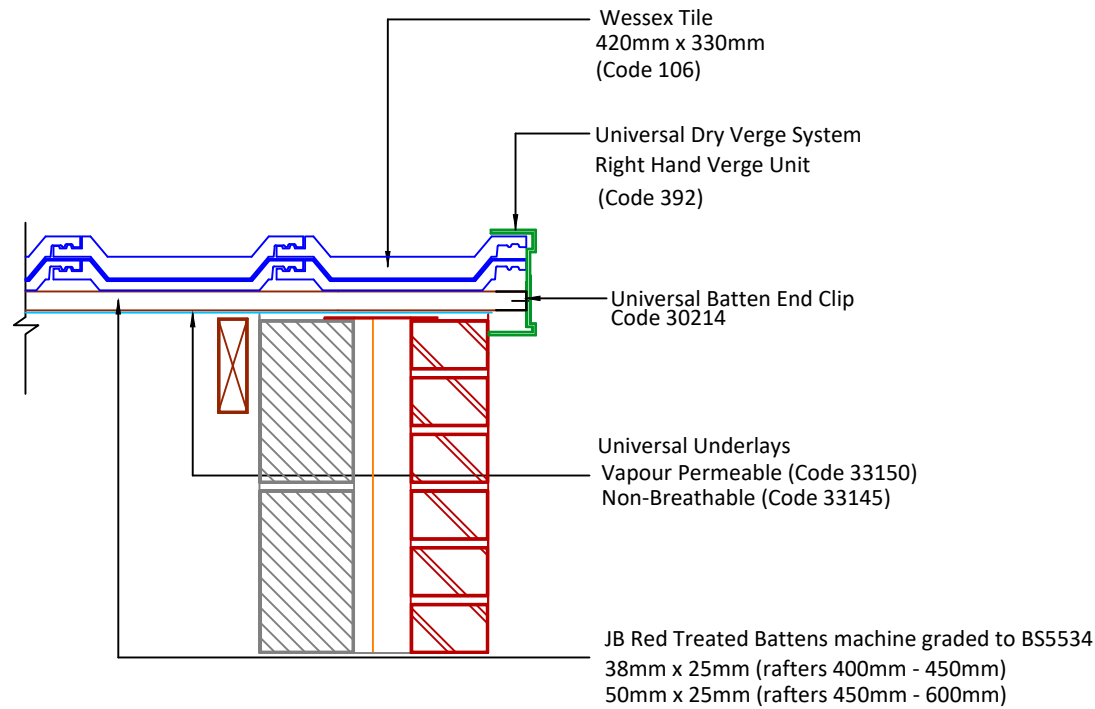

Associated products & fixings

Wessex SoloFix Tile Clips  
Code 30442 (100 Pack)  
Code 30432 (500 Pack)

Universal Batten End Clips  
Code 30214 (Pack 56)

Universal Dry Verge Starter Kit  
Code 53931

DRAWING NUMBER  
41410600

DRAWING REVISION  
A

DRAWING TITLE

Universal Dry Verge to Brickwork - RH

SCALE

1:10

Wessex