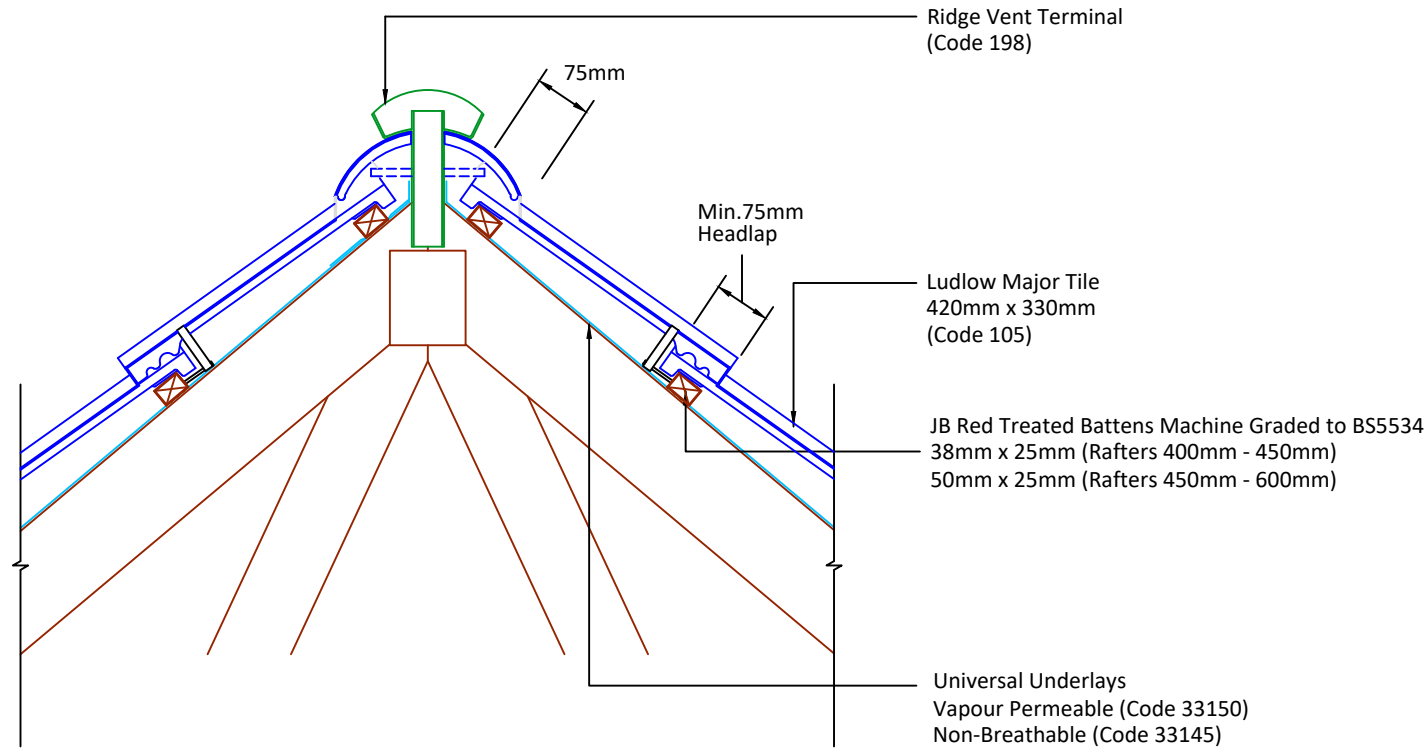

Tilefix Specrite
Estimator BIM

Visit marley.co.uk/technical-services
for a full suite of online tools to help with your
roof design, specification and fixing.

Feel free to talk to our experts at any time on
01283 722588.

Associated products & fixings

Ludlow Major Aluminium Nail
Pack
Code 30371 (500g)

Ludlow Major SoloFix Tile Clips
Code 30440 (100 Pack)
Code 30430 (500 Pack)

DRAWING NUMBER
86010540

DRAWING REVISION
A

DRAWING TITLE

Cold Roof Ventilation - Mortar Bedded

SCALE

1:10

Ludlow
Major