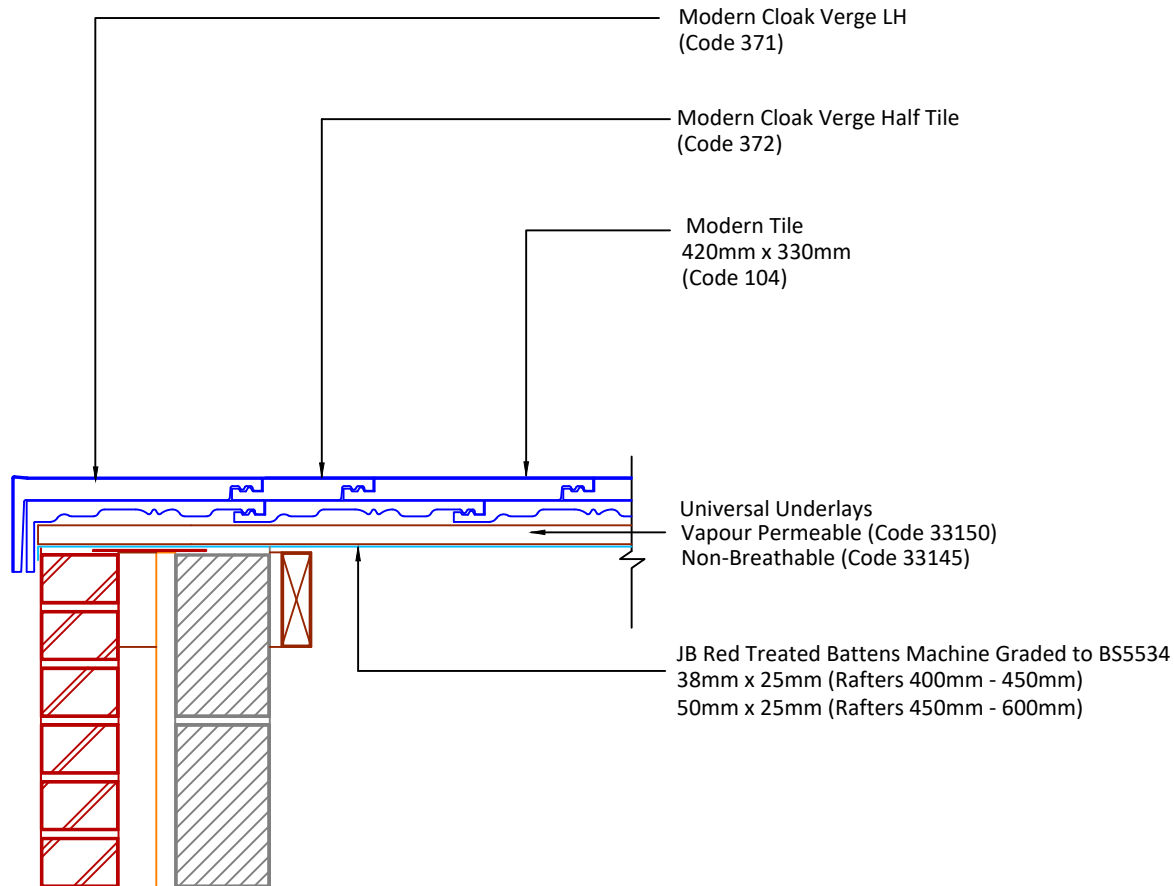

▲ Tilefix ▲ Specrite
▲ Estimator ▲ BIM

Visit marley.co.uk/technical-services
for a full suite of online tools to help with your
roof design, specification and fixing.

Feel free to talk to our experts at any time on
01283 722588.

Associated products & fixings
Modern Aluminium Nails
Code 30350

Modern Cloak Verge Half Tile
Code 372

Modern Cloak Verge Fixing Kit
Code 53730

DRAWING NUMBER
43510400

DRAWING REVISION
B

DRAWING TITLE

Cloak Verge to Brickwork - LH

SCALE

1:10

Modern