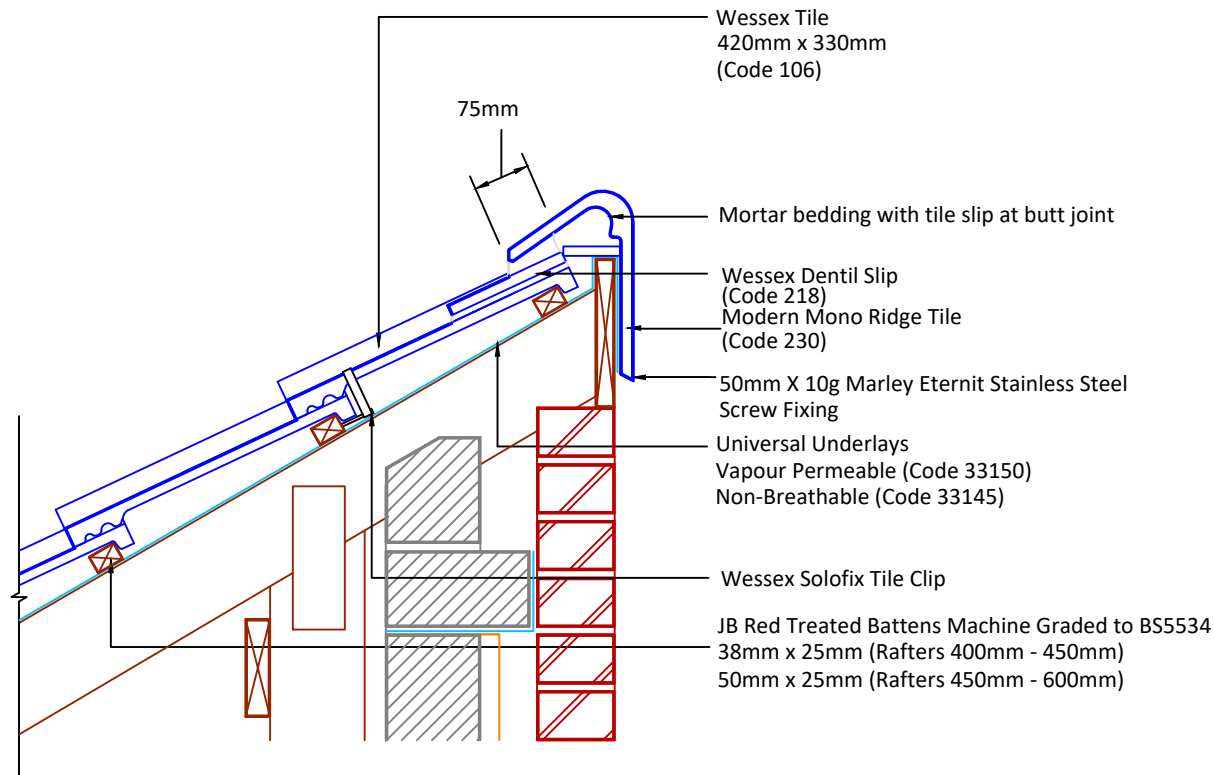

▲ Tilefix ▲ Specrite
▲ Estimator ▲ BIM

Visit marley.co.uk/technical-services for a full suite of online tools to help with your roof design, specification and fixing.

Feel free to talk to our experts at any time on 01283 722588.

Associated products & fixings

Wessex SoloFix Tile Clips
Code 30442 (100 Pack)
Code 30432 (500 Pack)

DRAWING NUMBER
78110630

DRAWING REVISION
A

DRAWING TITLE

Mortar Bedded Mono-Ridge - Modern

SCALE

1:10