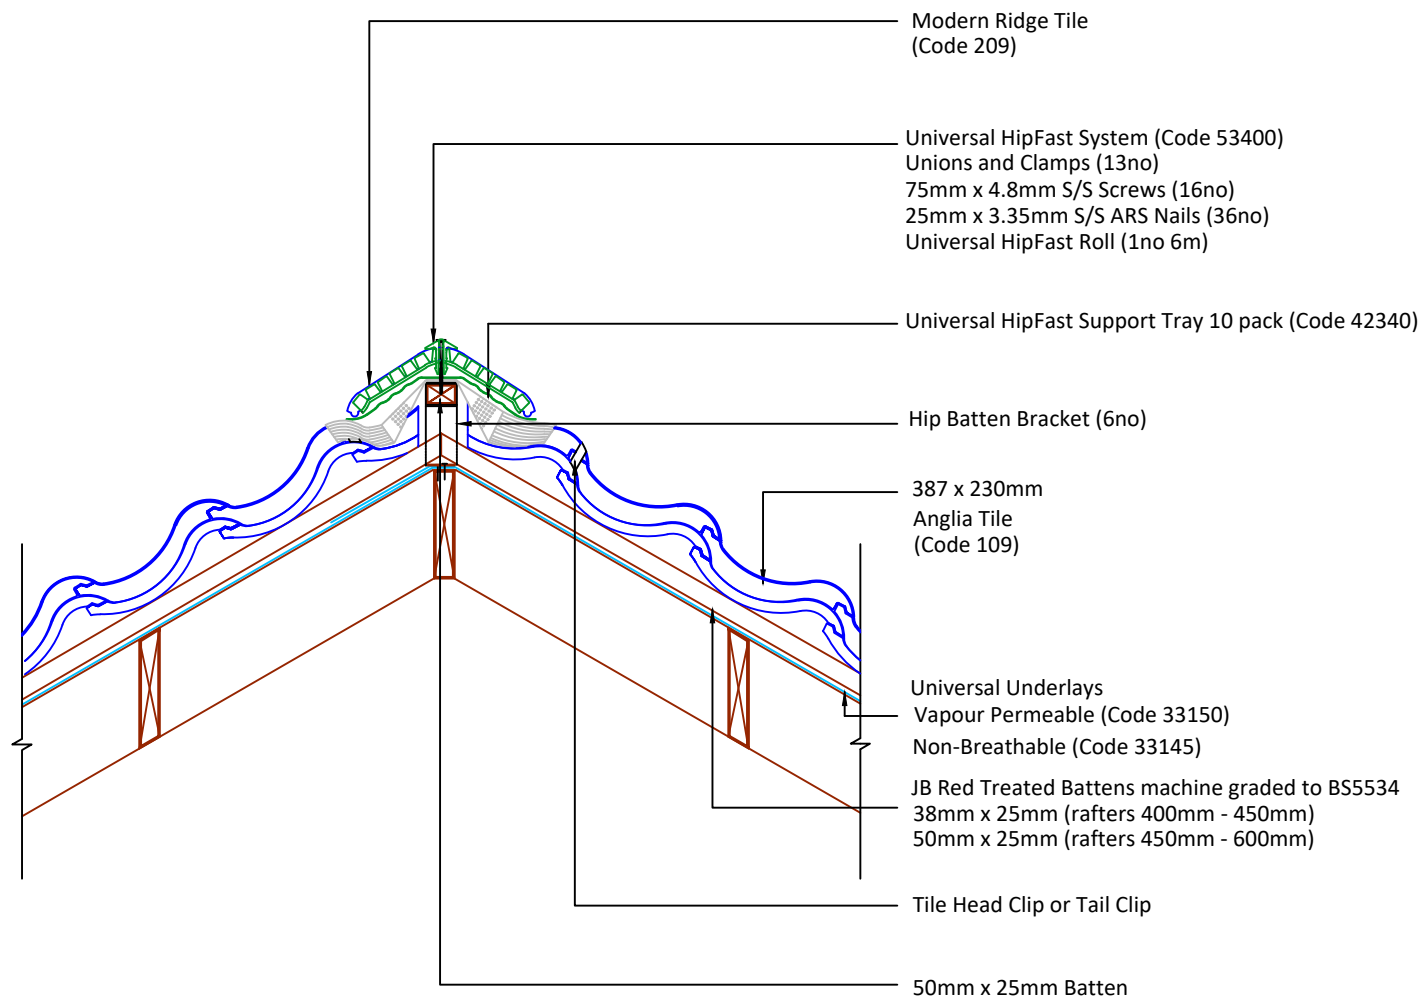

▲ Tilefix ▲ Specrite

▲ Estimator ▲ BIM

Visit marley.co.uk/technical-services for a full suite of online tools to help with your roof design, specification and fixing.

Feel free to talk to our experts at any time on 01283 722588.

Associated products & fixings

Anglia Aluminium Nail Pack
Code 30349 (500g)

Anglia SoloFix Tile Clips
Code 30444 (100 Pack)
Code 30434 (500 Pack)

Tile Head Clip
Code 43604 (Pack 20)

Tile Tail Clips
Code 43602 (20 Pack)

Tile Head Clip or Tail Clip

50mm x 25mm Batten

DRAWING NUMBER
51018600

DRAWING REVISION
B

DRAWING TITLE

HipFast Dry Hip - Modern

SCALE

1:10