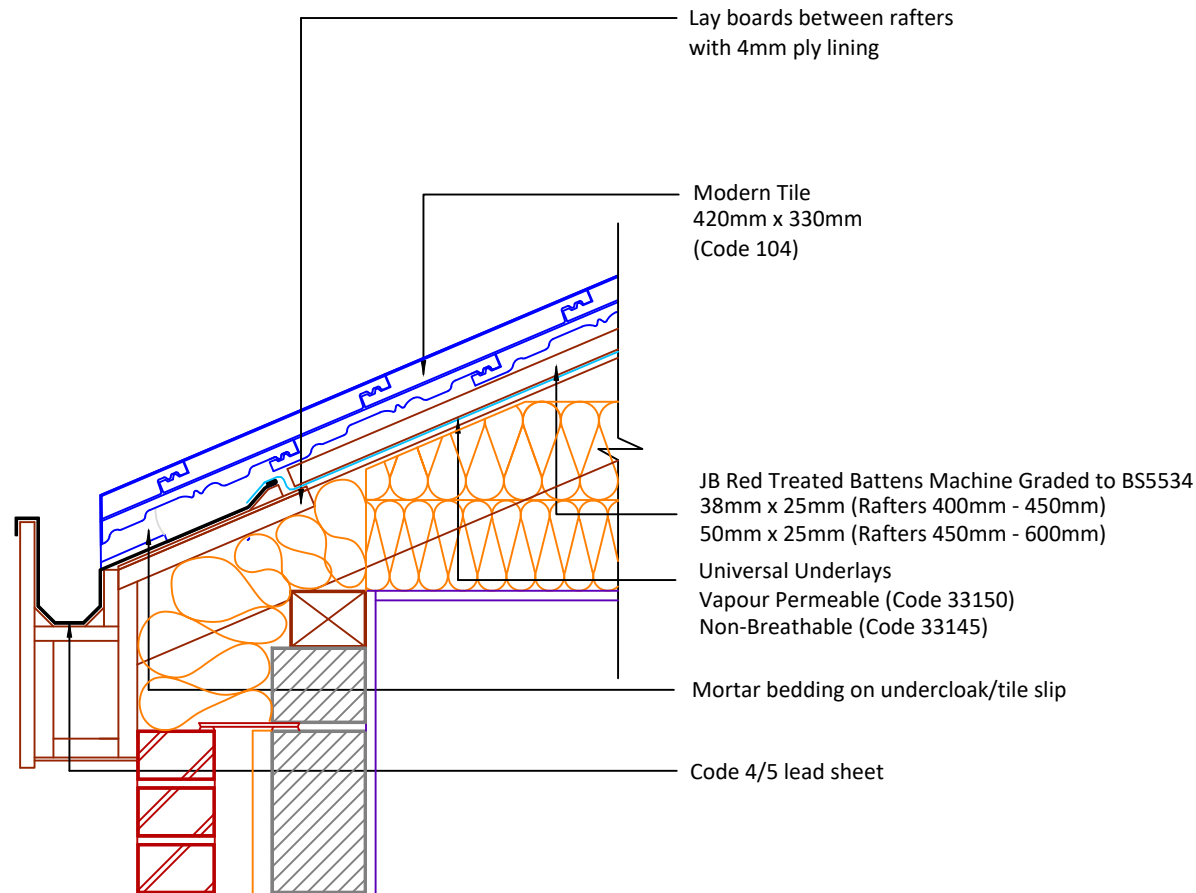

▲ Tilefix ▲ Specrite
▲ Estimator ▲ BIM

Visit marley.co.uk/technical-services for a full suite of online tools to help with your roof design, specification and fixing.

Feel free to talk to our experts at any time on 01283 722588.

Associated products & fixings
Modern Aluminium Nail Pack
Code 30350 (500g)

Modern SoloFix Tile Clips
Code 30440 (100 Pack)
Code 30430 (500 Pack)

Modern Eave Clip & Nail
Packs
Code 30273 (100 No)

Continuous Rafter Roll (2x6
metre)
(Available for purchase
separately)
Code 46323

DRAWING NUMBER
37510400

DRAWING REVISION
A

DRAWING TITLE

Unventilated Raking Eaves - LH

SCALE

1:10

Modern