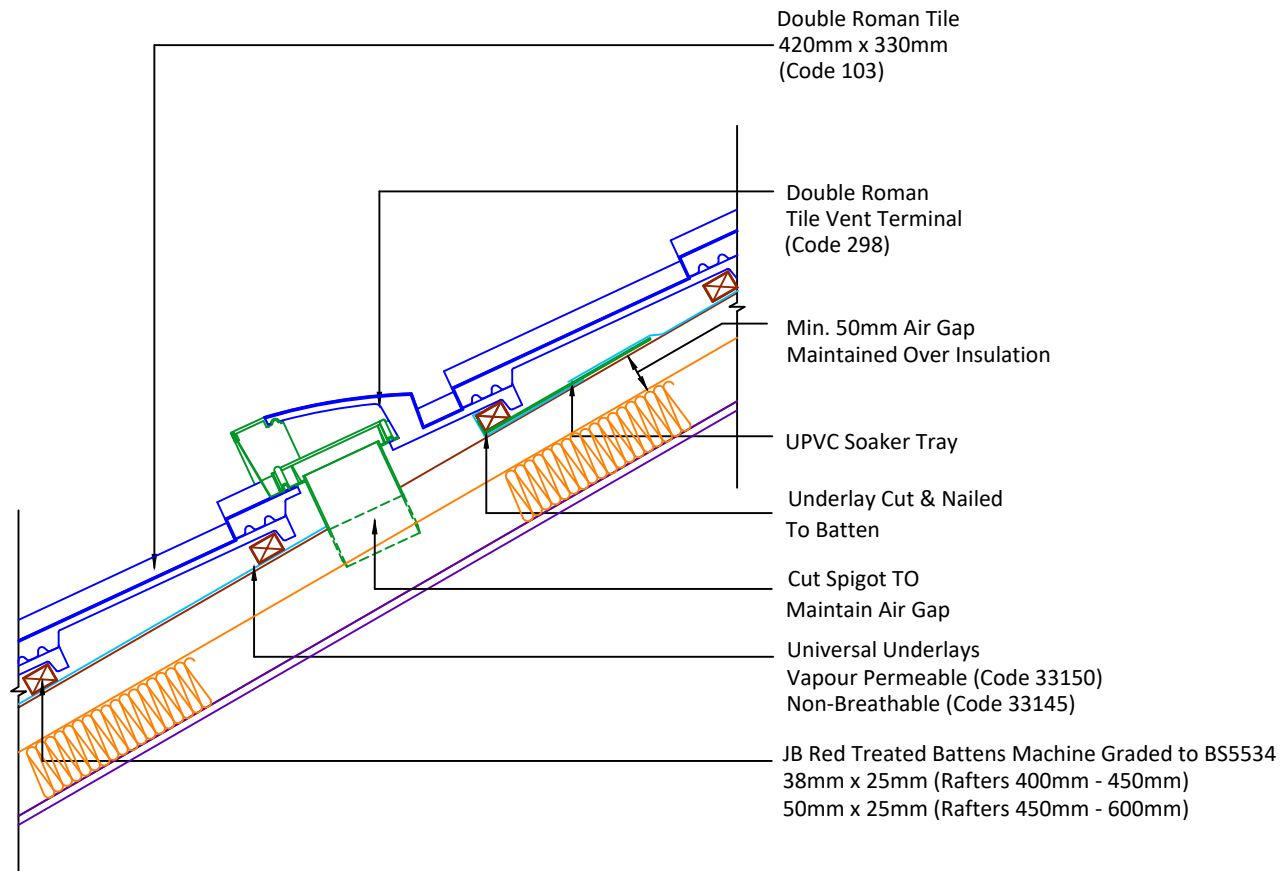

▲ Tilefix ▲ Specrite

▲ Estimator ▲ BIM

Visit marley.co.uk/technical-services for a full suite of online tools to help with your roof design, specification and fixing.

Feel free to talk to our experts at any time on 01283 722588.

Associated products & fixings

Double Roman Aluminium Nail Pack
Code 30351 (500g)

Double Roman SoloFix Tile Clips
Code 30443 (100 Pack)
Code 30433 (500 Pack)

DRAWING NUMBER

84610330

DRAWING REVISION

A

DRAWING TITLE

Roof Slope Ventilator Tile Vent - Warm Roof

SCALE

1:10

Double
Roman