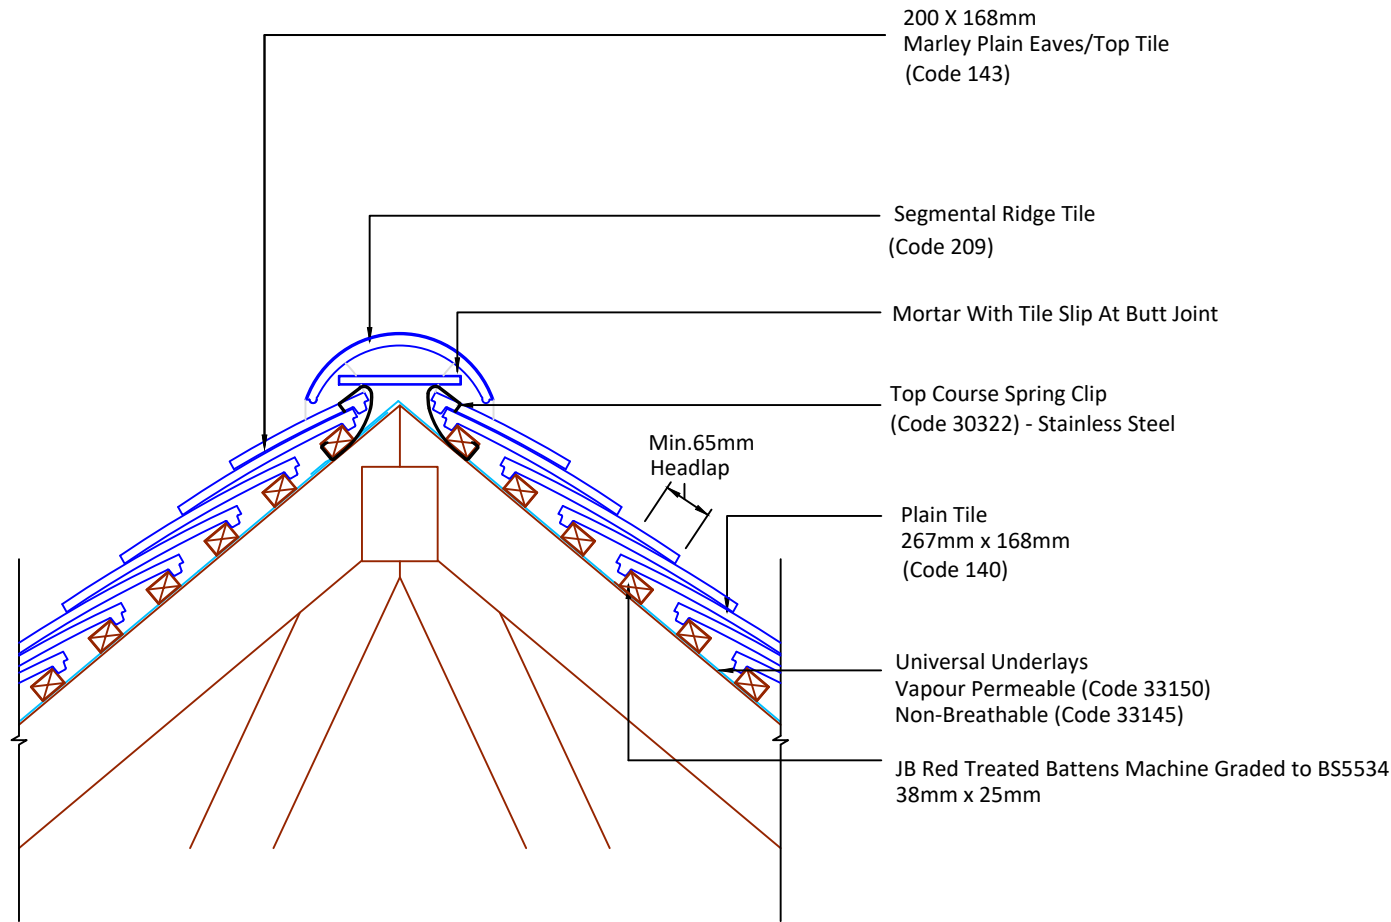

Tilefix Specrite

Estimator BIM

Visit marley.co.uk/technical-services for a full suite of online tools to help with your roof design, specification and fixing.

Feel free to talk to our experts at any time on 01283 722588.

Associated products & fixings

Plain Aluminium Nail Pack
Code 30348 (500g)

DRAWING NUMBER

74014040

DRAWING REVISION

A

DRAWING TITLE

Mortar Bedded Ridge - Segmental

SCALE

1:10

Plain