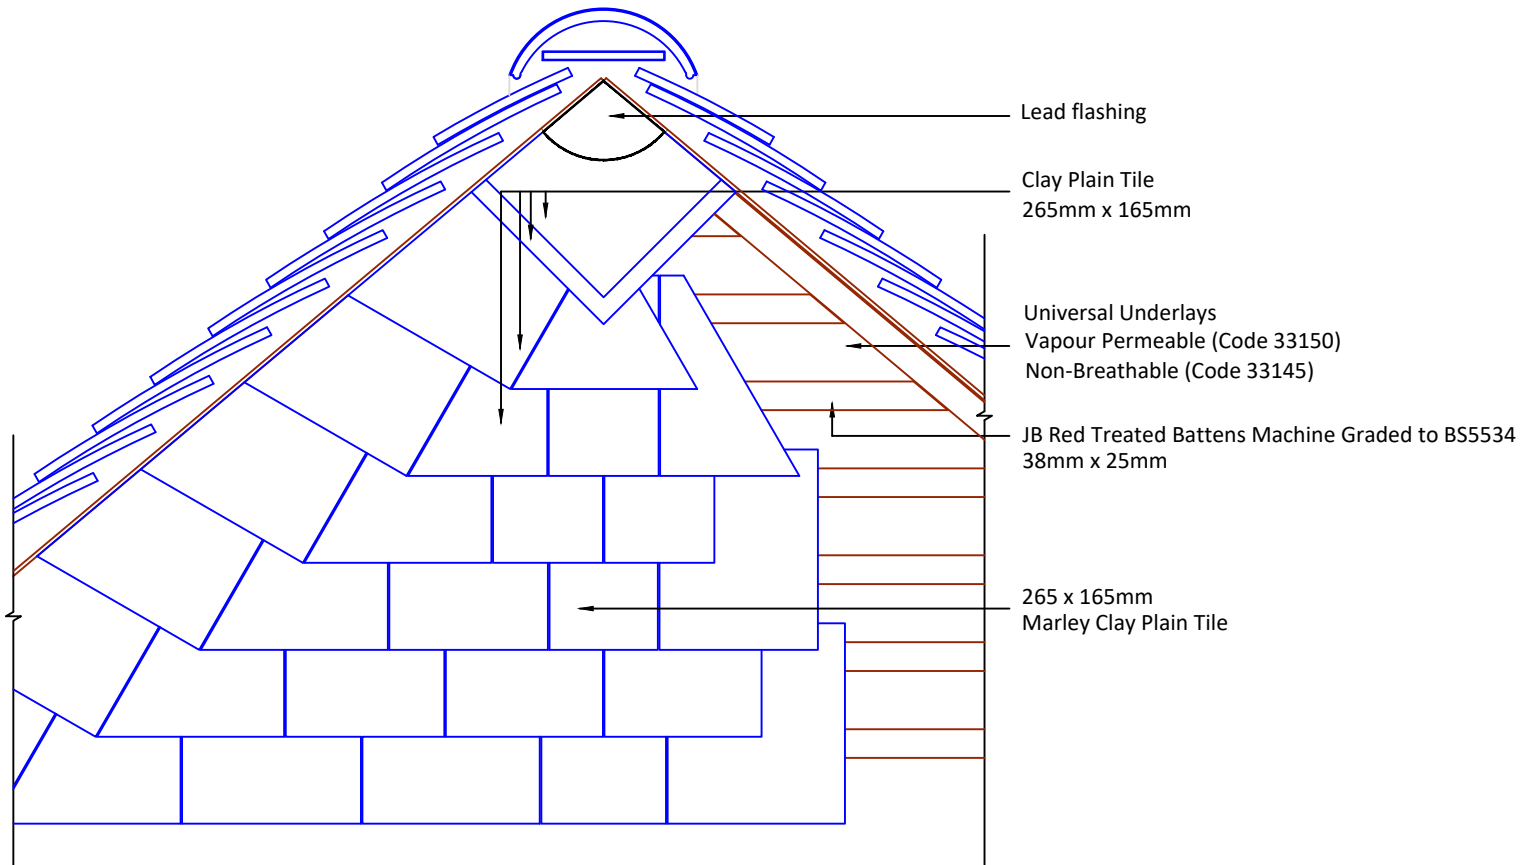

- ▲ Tilefix
- ▲ Specrite
- ▲ Estimator
- ▲ BIM

Visit [marley.co.uk/technical-services](http://marley.co.uk/technical-services) for a full suite of online tools to help with your roof design, specification and fixing.

Feel free to talk to our experts at any time on 01283 722588.

Associated products & fixings

DRAWING NUMBER  
960CPT40

DRAWING REVISION  
A

DRAWING TITLE

Junction with Roof Verge - Winchester Cut

SCALE

1:10

Clay Plain