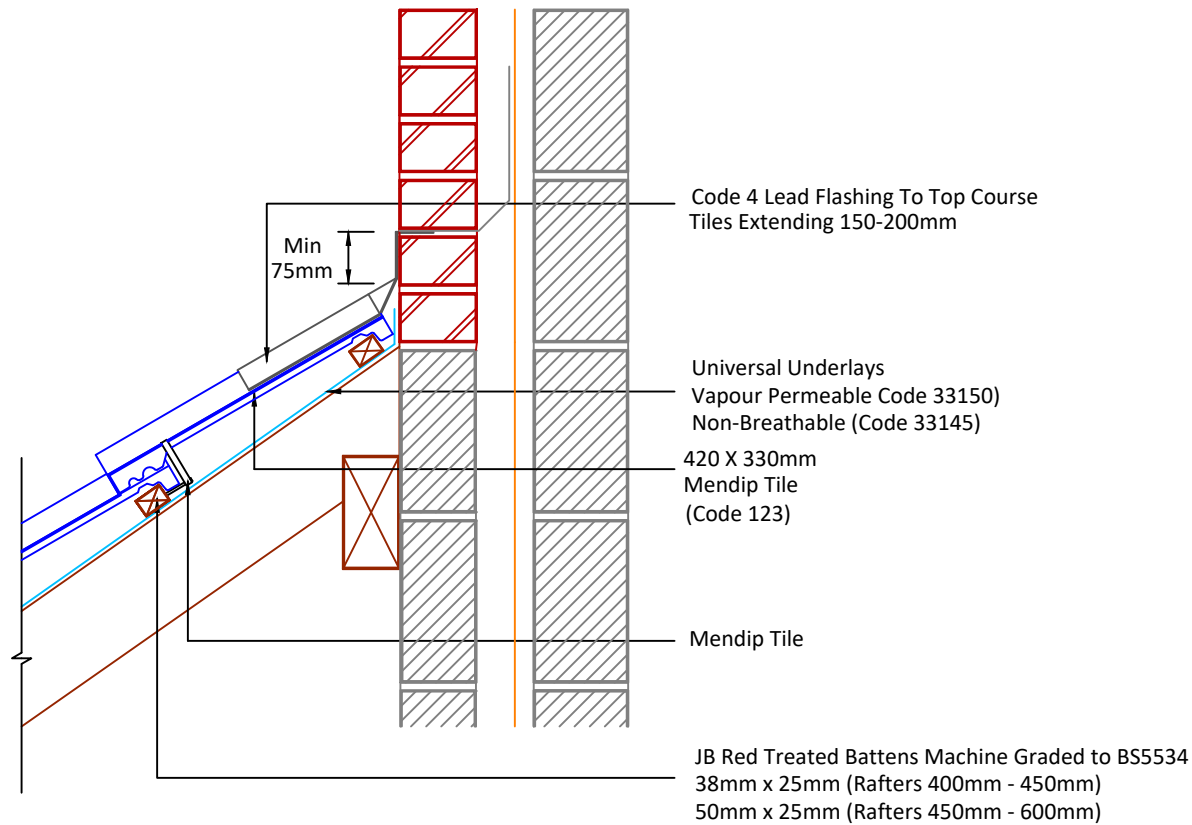

Feel free to talk to our experts at any time on 01283 722588.

Associated products & fixings

Mendip Aluminium Nail Pack  
Code 30352 (500g)

Mendip SoloFix Tile Clips  
Code 30442 (100 Pack)  
Code 30432 (500 Pack)

Mendip Eave Clip & Nail Packs  
Code 30276 (100 No)

DRAWING NUMBER  
67012335

DRAWING REVISION  
A

DRAWING TITLE

Top Edge Abutment - Lead Flashing

SCALE

1:10

Mendip