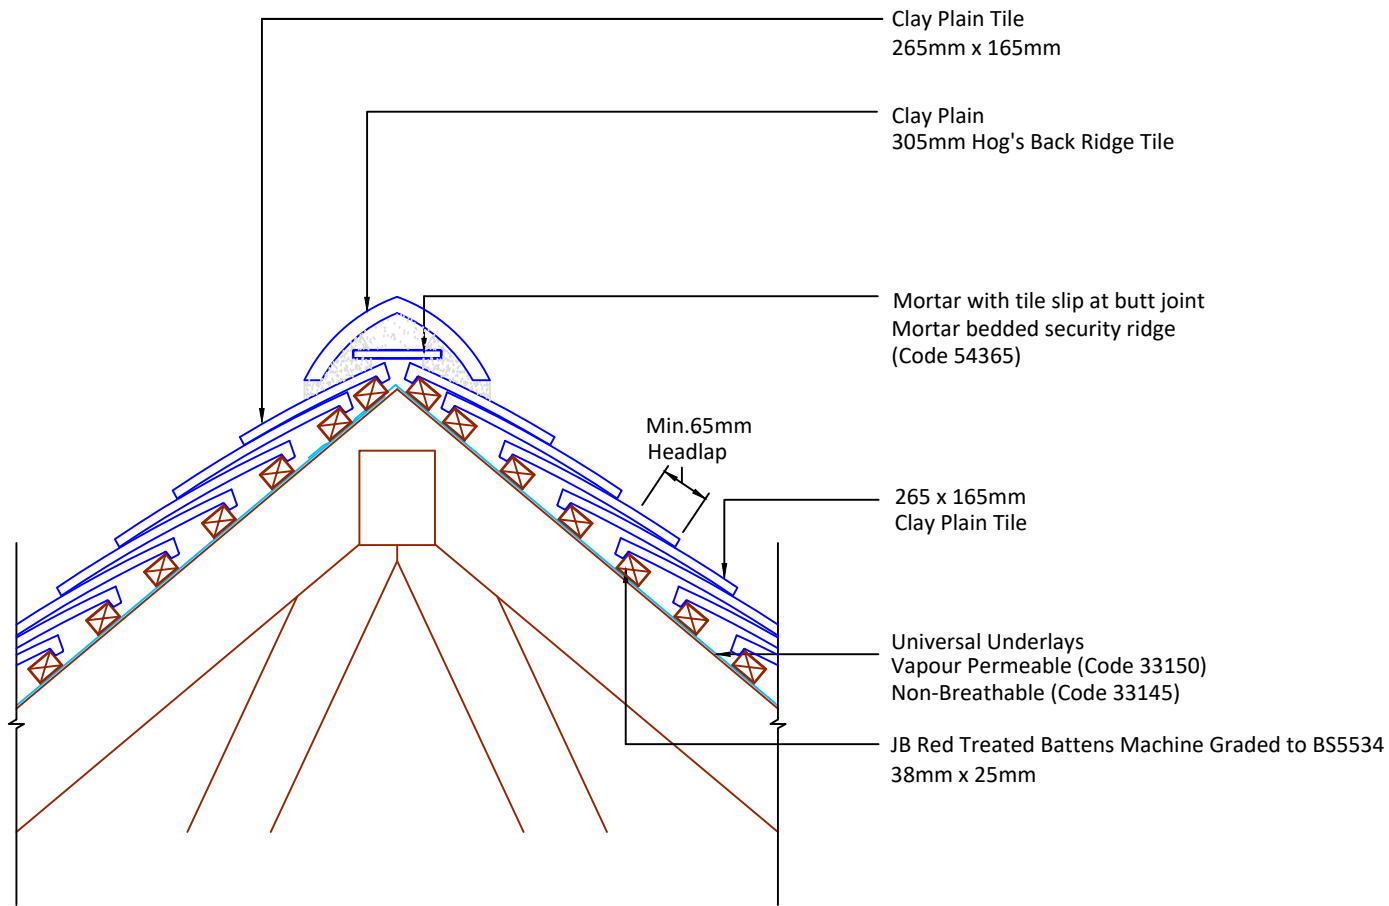

Feel free to talk to our experts at any time on 01283 722588.

Associated products & fixings

Plain Aluminium Nail Pack  
Code 30348 (500g)

DRAWING NUMBER  
749CPT40

DRAWING REVISION  
A

DRAWING TITLE

Mortar Bedded Ridge - Hogs Back

SCALE

1:10

Clay Plain