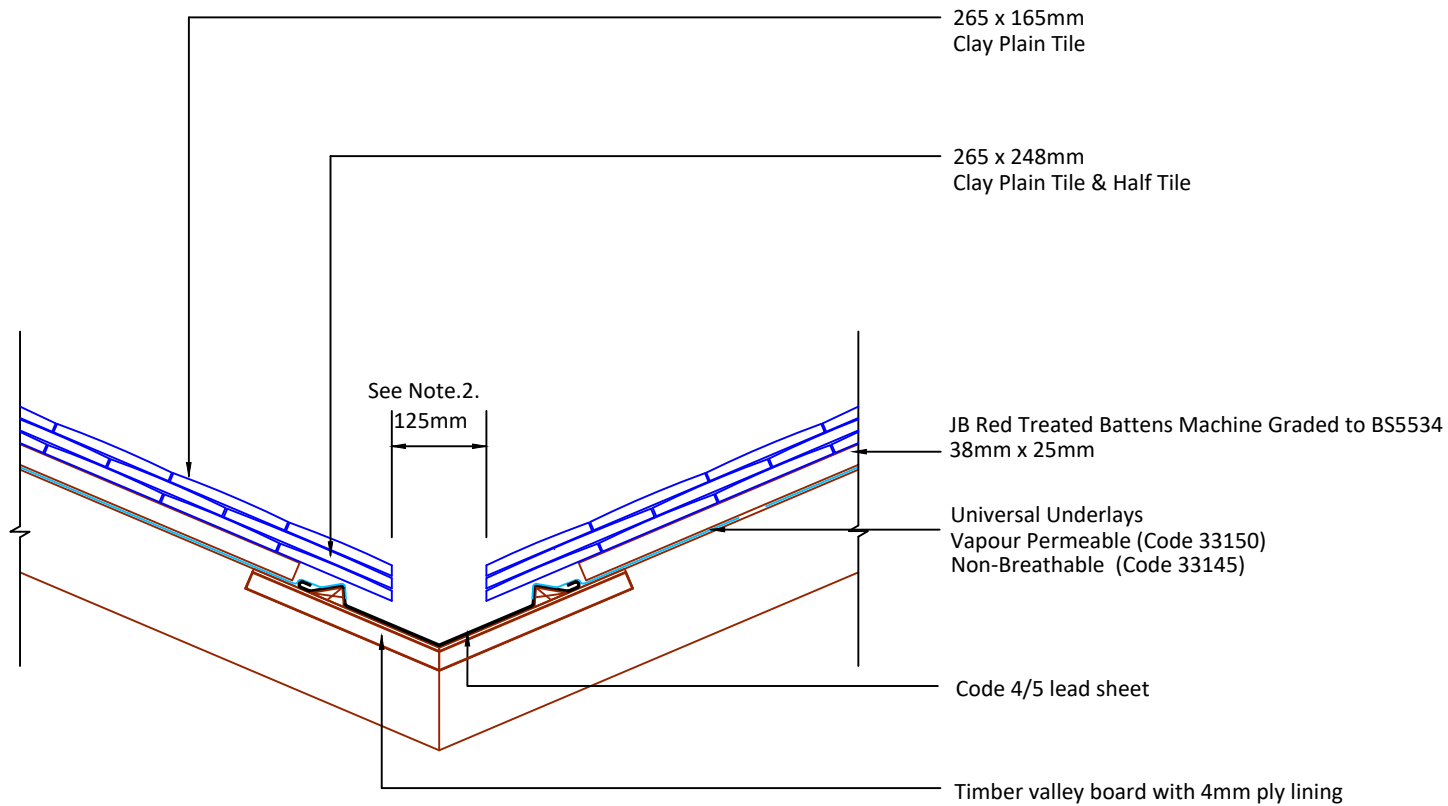

- Tilefix
- Specrite
- Estimator
- BIM

Visit marley.co.uk/technical-services for a full suite of online tools to help with your roof design, specification and fixing.

Feel free to talk to our experts at any time on 01283 722588.

Associated products & fixings

Plain Aluminium Nail Pack
Code 30348 (500g)

DRAWING NUMBER

615CPT00

DRAWING REVISION

A

DRAWING TITLE

Lead Valley

SCALE

1:10

Clay Plain