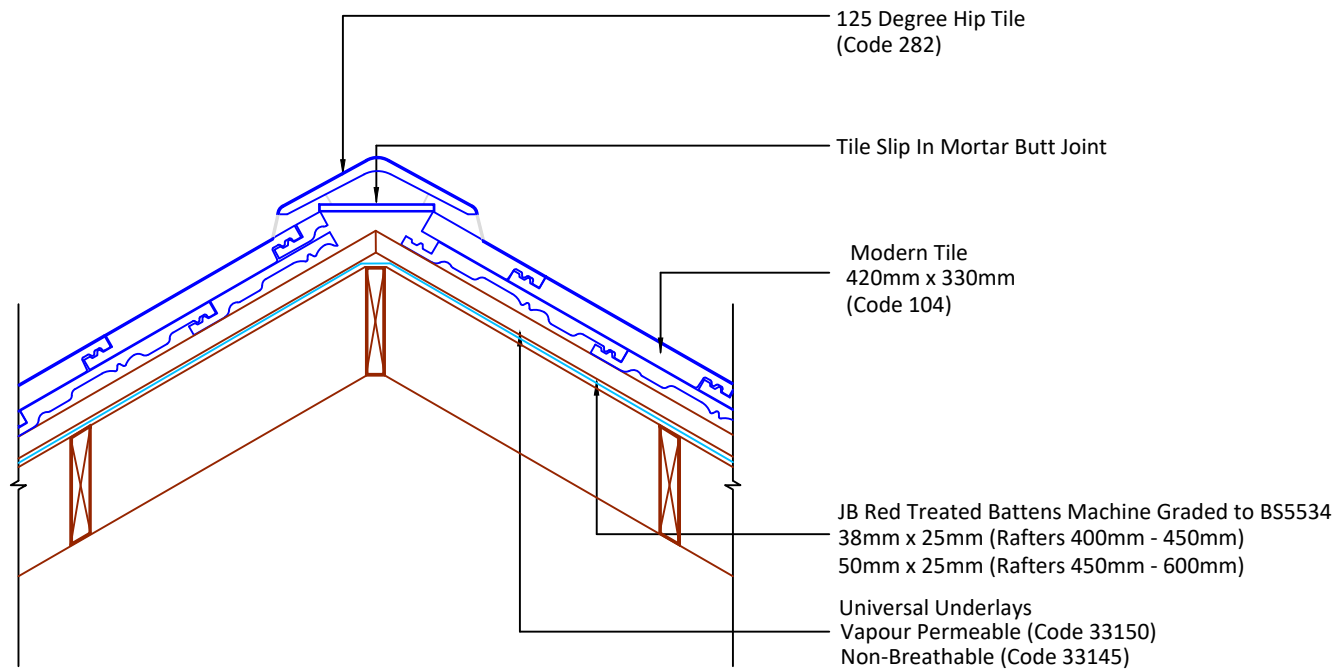

Feel free to talk to our experts at any time on 01283 722588.

Associated products & fixings  
Modern Aluminium Nail Pack  
Code 30350 (500g)

Modern SoloFix Tile Clips  
Code 30440 (100 Pack)  
Code 30430 (500 Pack)

DRAWING NUMBER  
55810400

DRAWING REVISION  
A

DRAWING TITLE

Mortar Bedded Hip - 125° Angle

SCALE

1:10

Modern