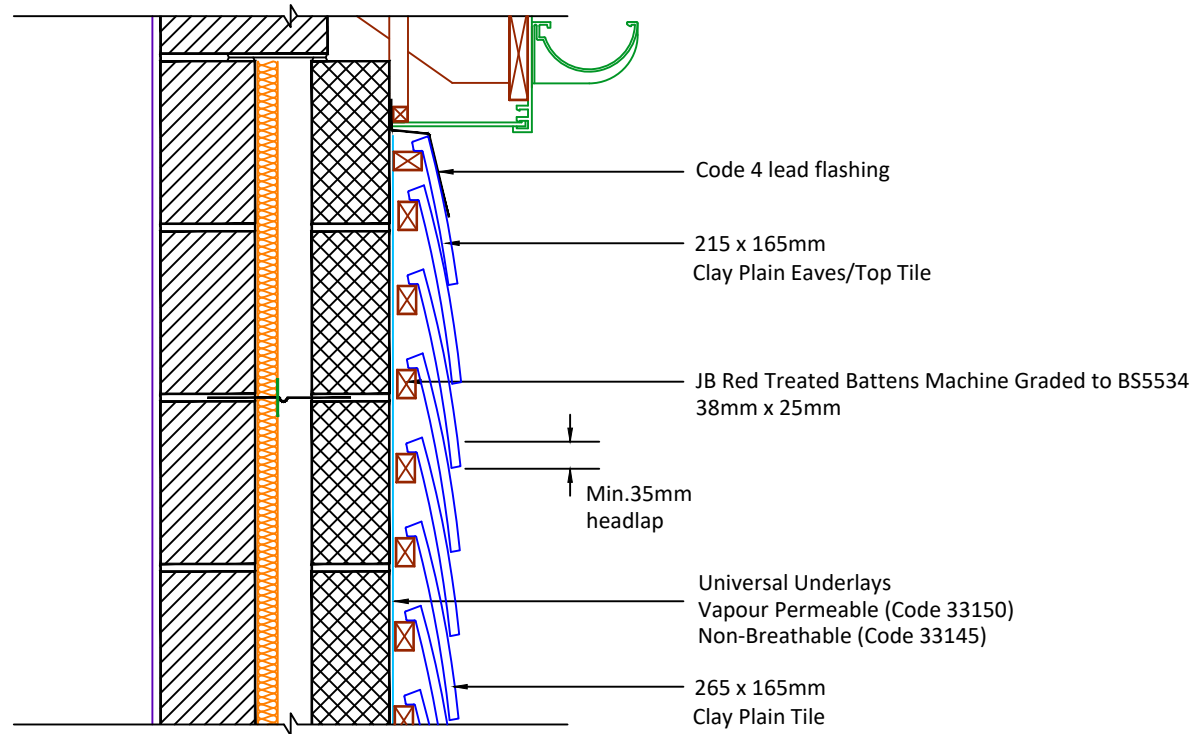

▲ Tilefix ▲ Specrite
▲ Estimator ▲ BIM

Visit marley.co.uk/technical-services for a full suite of online tools to help with your roof design, specification and fixing.

Feel free to talk to our experts at any time on 01283 722588.

Associated products & fixings

DRAWING NUMBER
920CPT35

DRAWING REVISION
A

DRAWING TITLE

Top Edge

SCALE

1:10

Clay Plain