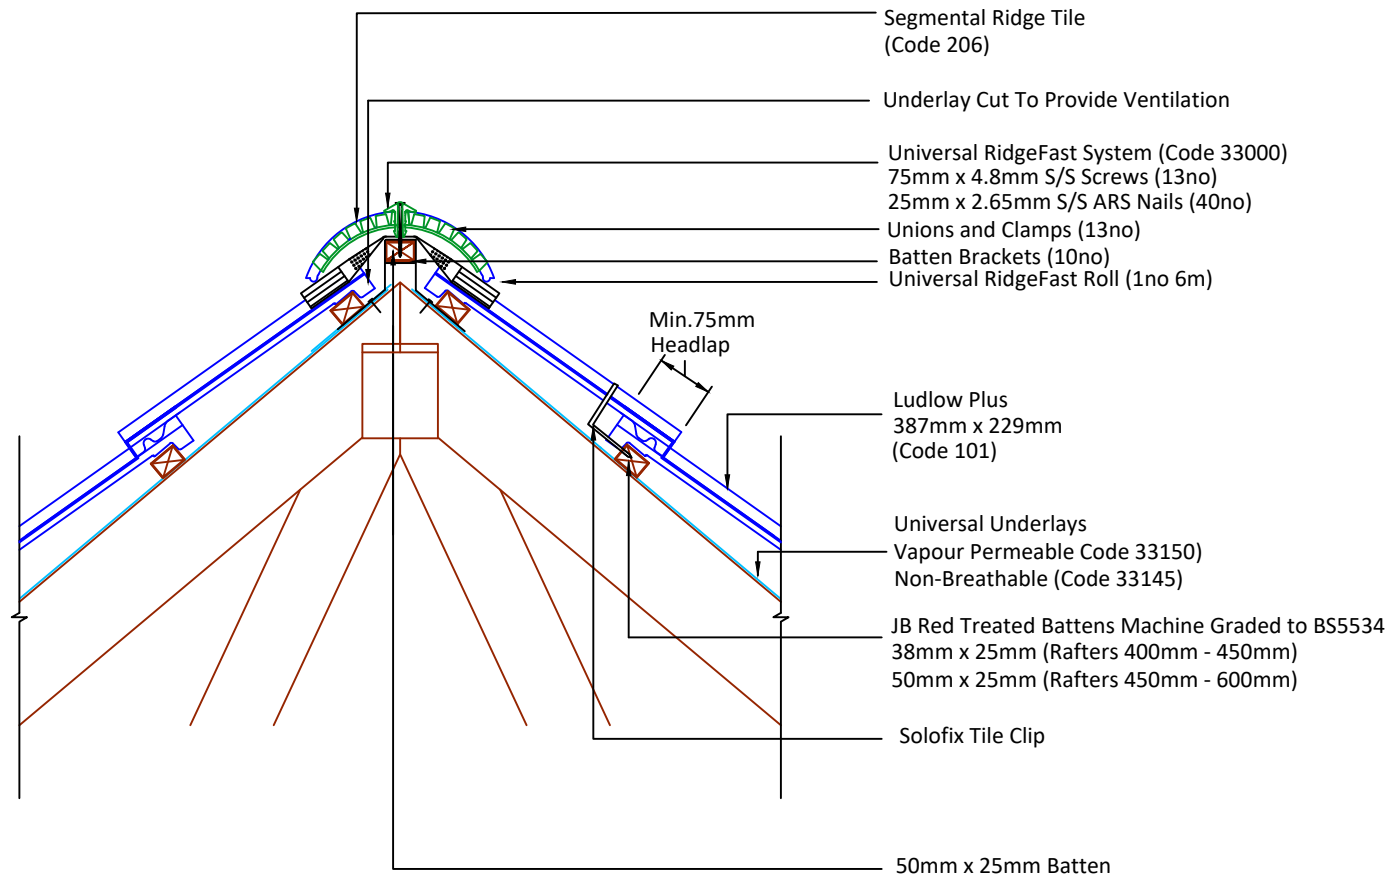

Tilefix Specrite

Estimator BIM

Visit marley.co.uk/technical-services for a full suite of online tools to help with your roof design, specification and fixing.

Feel free to talk to our experts at any time on 01283 722588.

Associated products & fixings

Ludlow Plus Aluminium Nails
Code 30350 (500g Pack)

Ludlow Plus SoloFix Clips
Code 30440 (Pack 100)
Code 30430 (Pack 500)

DRAWING NUMBER
79010140

DRAWING REVISION
B

DRAWING TITLE

RidgeFast Dry Veniltated Ridge - Segmental

SCALE

1:10

Ludlow Plus