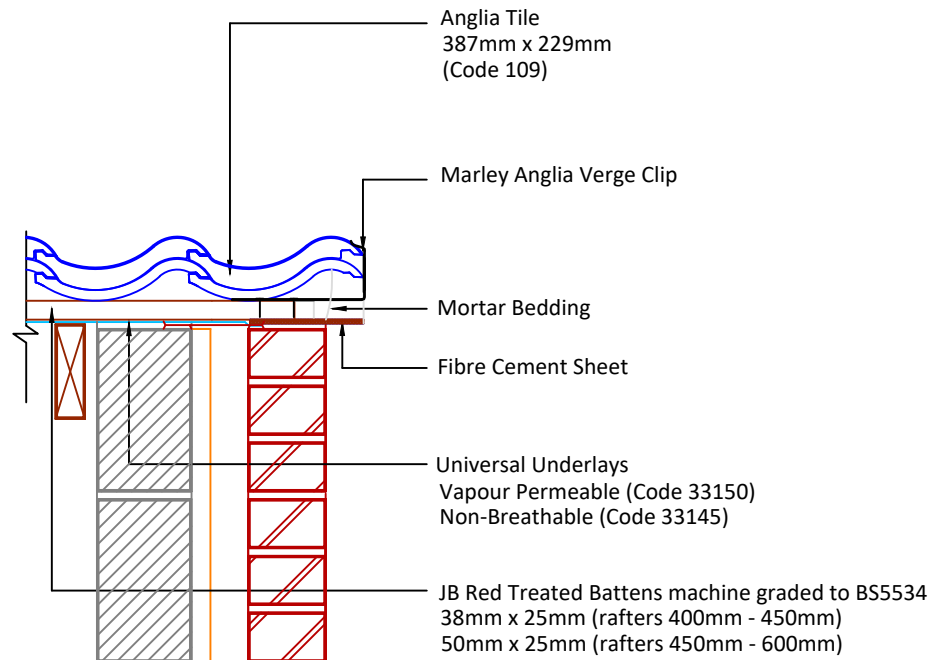

▲ Tilefix

▲ Specrite

▲ Estimator

▲ BIM

Visit marley.co.uk/technical-services for a full suite of online tools to help with your roof design, specification and fixing.

Feel free to talk to our experts at any time on 01283 722588.

Associated products & fixings

Anglia Aluminium Nail Pack
Code 30349 (500g)

Anglia SoloFix Tile Clips
Code 30444 (100 Pack)
Code 30434 (500 Pack)

Anglia RH Verge Clip & Nail
Pack
Code 30284 (50 Pack)

Anglia LH Verge Clip & Nail
Pack
Code 30286 (50 Pack)

DRAWING NUMBER
44618600

DRAWING REVISION
A

DRAWING TITLE

Mortar Bedded Verge with Bedded Fibre Cement Undercloak RH

SCALE

1:10

Anglia