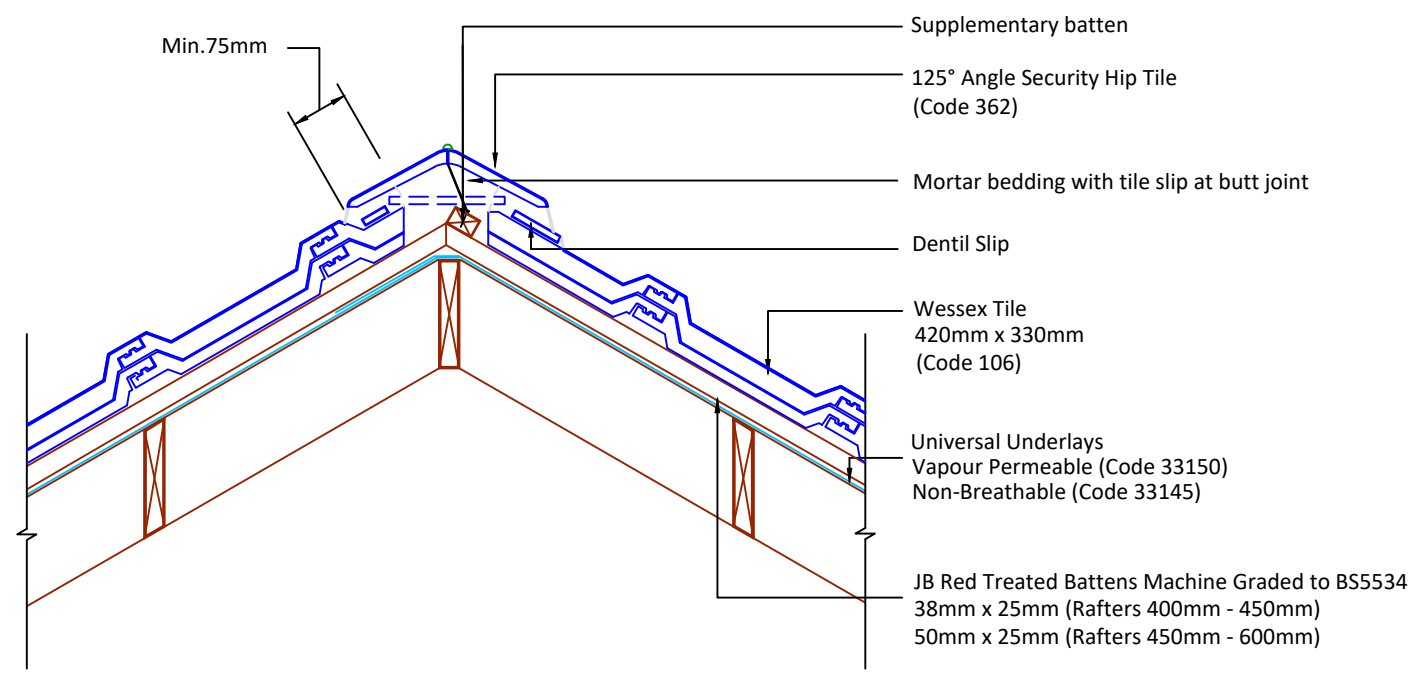

Tilefix Specrite

Estimator BIM

Visit marley.co.uk/technical-services for a full suite of online tools to help with your roof design, specification and fixing.

Feel free to talk to our experts at any time on 01283 722588.

Associated products & fixings
Wessex SoloFix Tile Clips
Code 30442 (100 Pack)
Code 30432 (500 Pack)

DRAWING NUMBER
56810600

DRAWING REVISION
A

DRAWING TITLE
Mortar Bedded Security Hip - 125 DEGREE Angle

SCALE
1:10