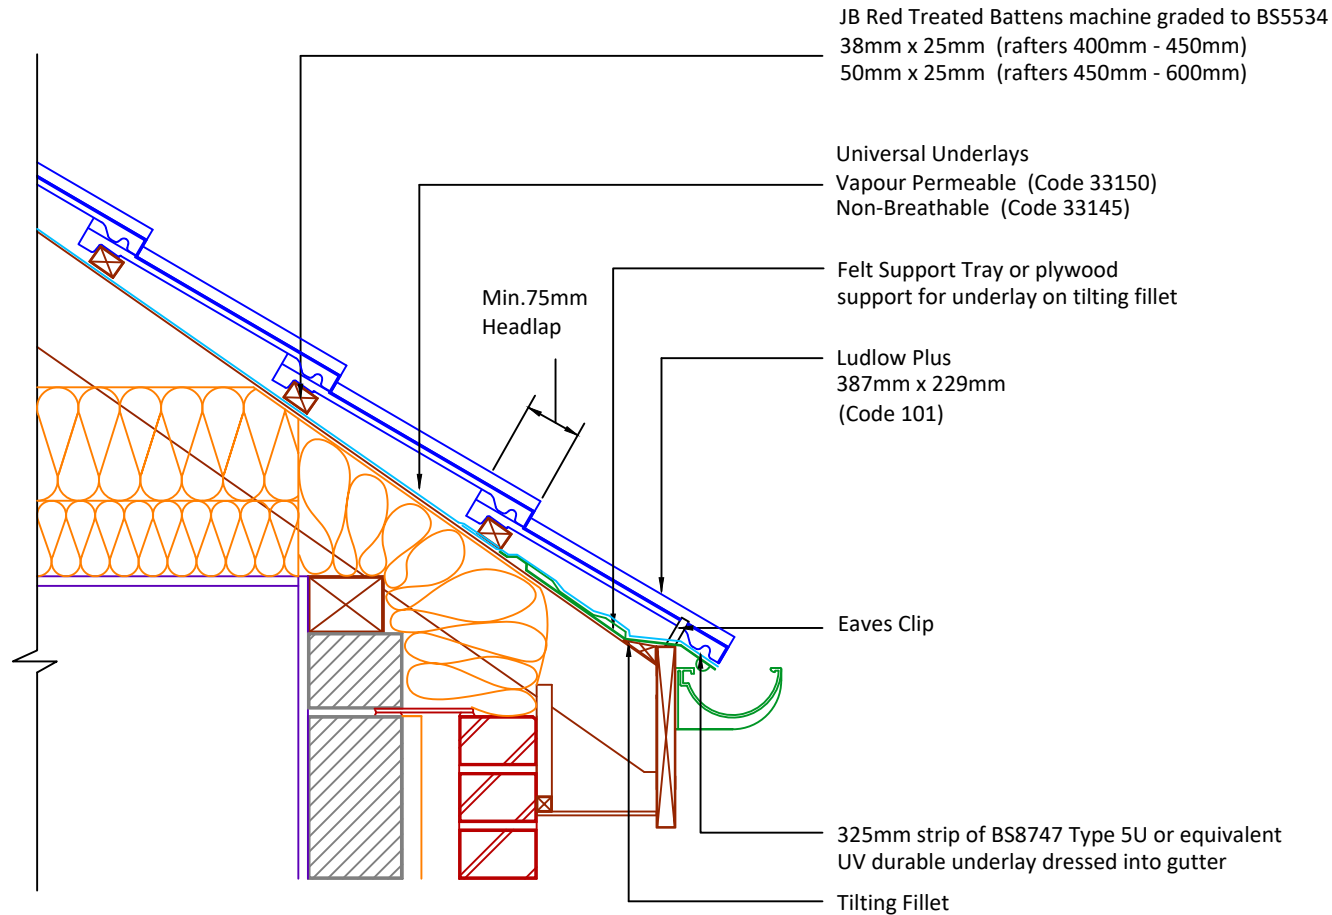

Ludlow Plus Aluminium Nail Pack
Code 30350 (500g)

Ludlow Plus SoloFix Tile Clips
Code 30440 (100 Pack)
Code 30430 (500 Pack)

Ludlow Plus Eave Clip & Nail Packs
Code 30277 (100 No)

Continuous Rafter Roll (2x6 metre)
(Available for purchase separately)
Code 46323

DRAWING NUMBER

36510135

DRAWING REVISION

A

DRAWING TITLE

Unventilated Eaves - Cold Roof

SCALE

1:10