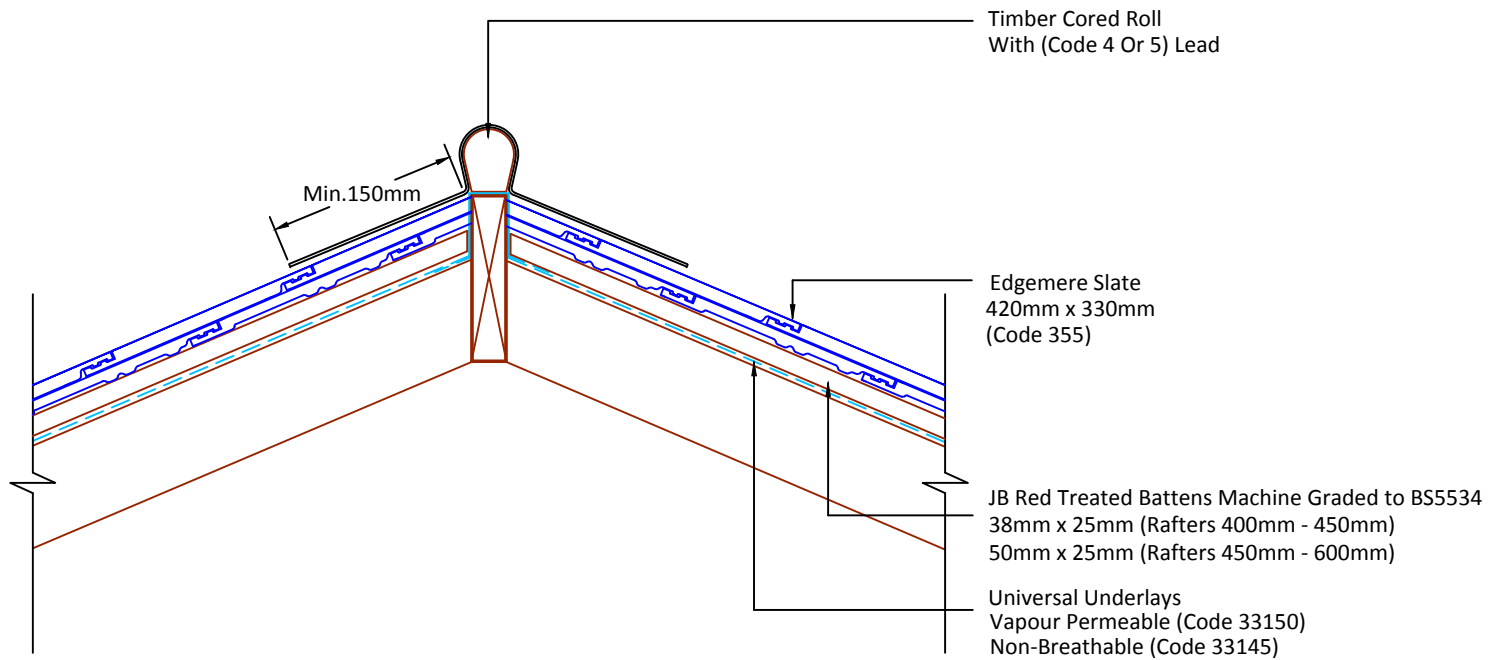

▲ Tilefix ▲ Specrite

▲ Estimator ▲ BIM

Visit marley.co.uk/technical-services for a full suite of online tools to help with your roof design, specification and fixing.

Feel free to talk to our experts at any time on 01283 722588.

Associated products & fixings

Edgemere Aluminium Nail Pack
Code 30398 (500g)

Edgemere SoloFix Tile Clips
Code 30441 (100 Pack)
Code 30431 (500 Pack)

DRAWING NUMBER
53535500

DRAWING REVISION
A

DRAWING TITLE

Lead Roll Hip

SCALE

1:10

Edgemere