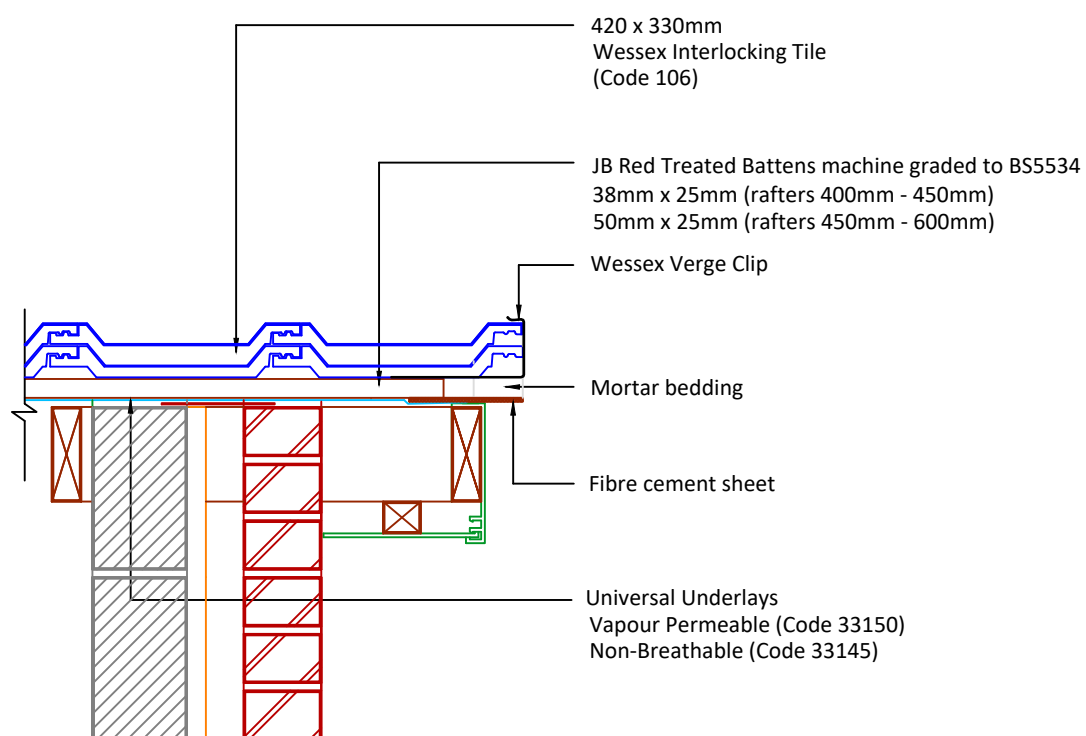

▲ Tilefix ▲ Specrite

▲ Estimator ▲ BIM

Visit marley.co.uk/technical-services for a full suite of online tools to help with your roof design, specification and fixing.

Feel free to talk to our experts at any time on 01283 722588.

Associated products & fixings

Wessex SoloFix Tile Clips
Code 30442 (100 Pack)
Code 30432 (500 Pack)

Wessex Verge Clip & Nail Pack
Code 30286 (50 Pack)

DRAWING NUMBER
45610600

DRAWING REVISION
A

DRAWING TITLE

Mortar Bedded Verge with Nailed Fibre Cement Undercloak - RH

SCALE

1:10

Wessex