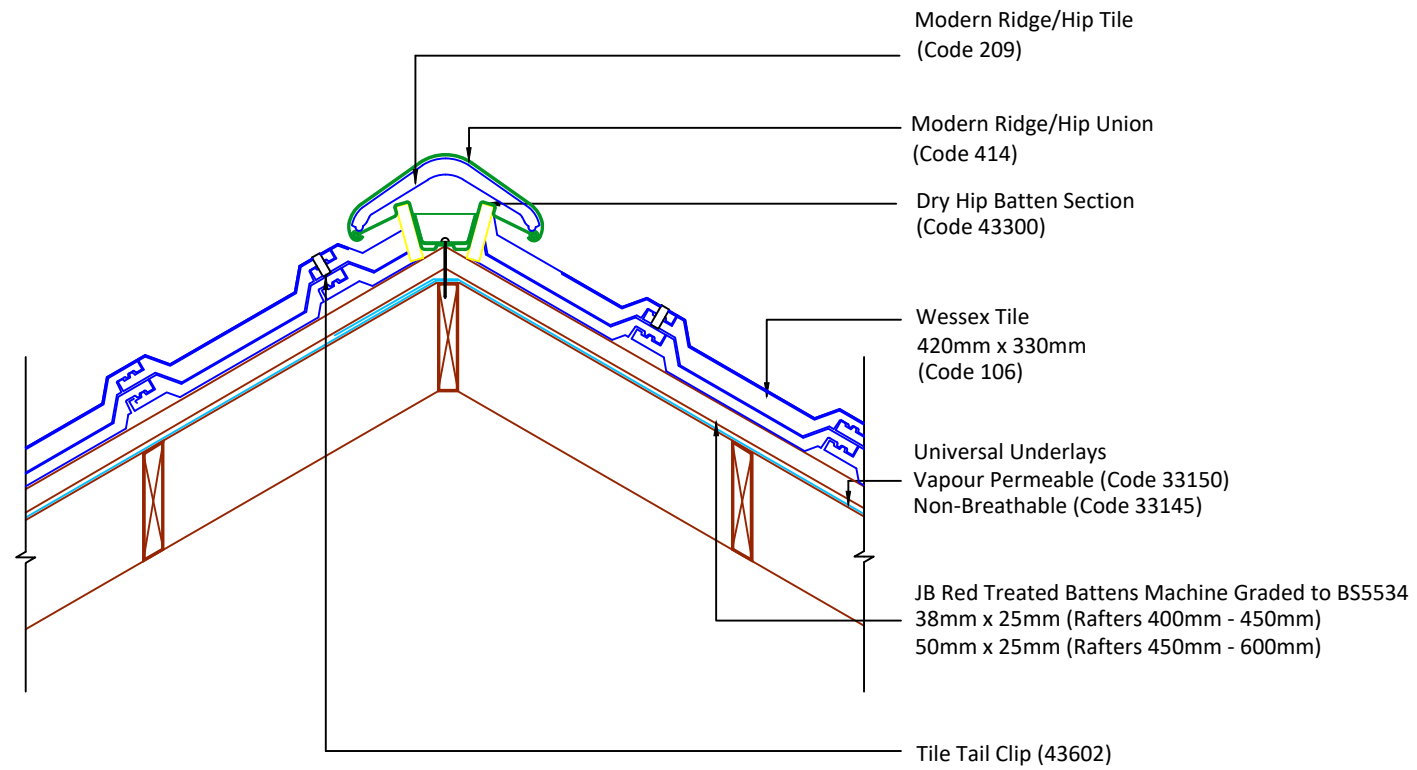

- ▲ Tilefix ▲ Specrite
- ▲ Estimator ▲ BIM

Visit marley.co.uk/technical-services for a full suite of online tools to help with your roof design, specification and fixing.

Feel free to talk to our experts at any time on 01283 722588.

Associated products & fixings
 Batten Section Fixing Kit
 Code 54360

Dry Hip Batten Section
 Code 43300)

Tile Head Clips
 Code 43604 (Pack 20)

Tile Tail Clips
 Code 43602 (Pack 20)

DRAWING NUMBER	DRAWING TITLE
50610600	Dry Hip System - Modern
DRAWING REVISION	
B	

DRAWING NUMBER	DRAWING TITLE	SCALE
50610600	Dry Hip System - Modern	1:10
DRAWING REVISION		
B		

DRAWING NUMBER	DRAWING TITLE	SCALE
50610600	Dry Hip System - Modern	1:10
DRAWING REVISION		
B		

Wessex